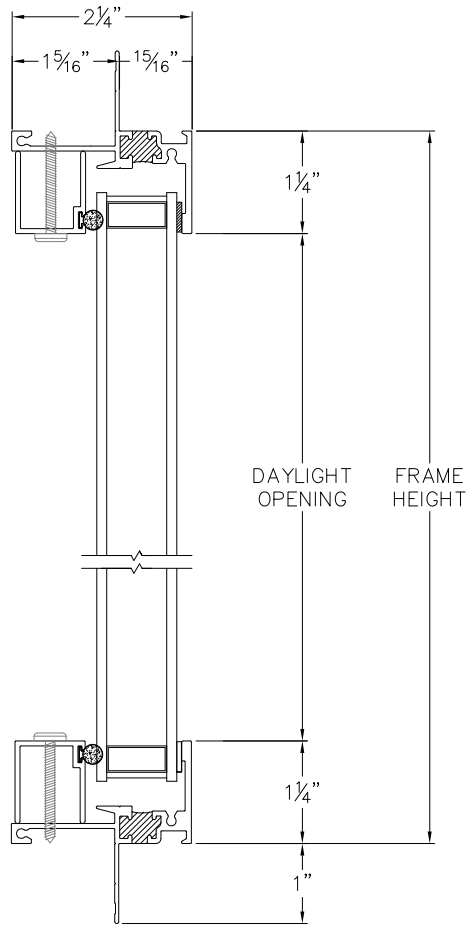

Cross Section Drawing

TIE Aluminum Arched Picture Window 1 5/16" Nailfin Setback Frame

Clearly the best.™

CAD File Scale	View	File Name	Units	Revision
NTS	Horizontal & Vertical	Aluminum_TIE_R-20_PW_1.313in	Inch	8/2016

More Technical Documents can be found at milgard.com/professionals
Due to continual research and development, details may be changed at any time. ©2013 Milgard Mfg.

ARCHED PICTURE WINDOW SERIES R-20

HEAD & SILL