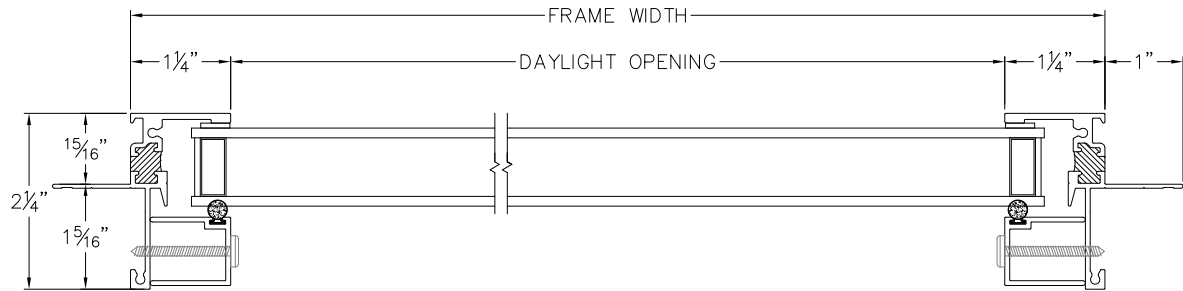

Cross Section Drawing

TIE Aluminum Arched Picture Window 1 5/16" Nailfin Setback Frame

Clearly the best.™

CAD File Scale	View	File Name	Units	Revision
NTS	Horizontal & Vertical	Aluminum_TIE_R-20_PW_1.313in	Inch	8/2016

More Technical Documents can be found at milgard.com/professionals
Due to continual research and development, details may be changed at any time. ©2013 Milgard Mfg.

ARCHED PICTURE WINDOW SERIES R-20

HEAD & SILL

JAMBS