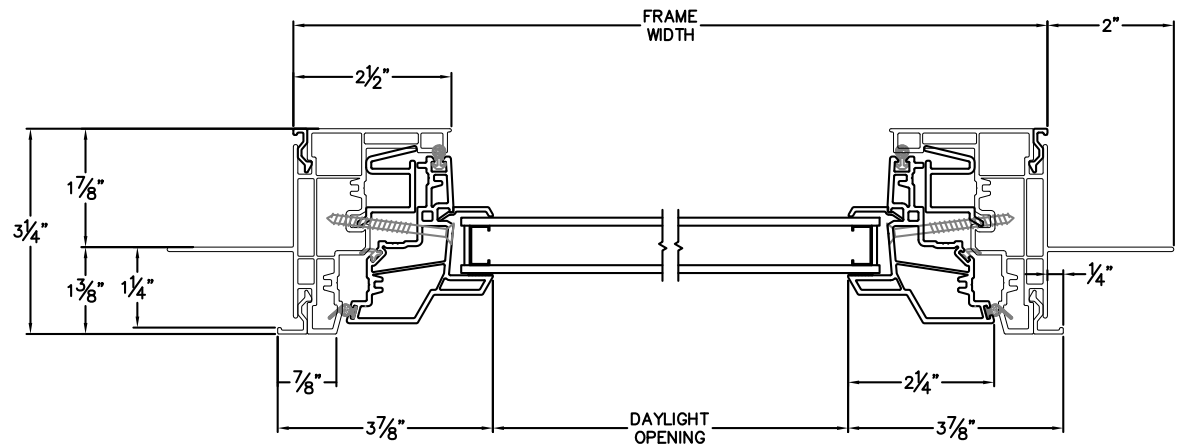

Cross Section Drawing

Tuscany Casement Awning Fixed Window 1 3/8" Fin Setback Accessory Groove Frame, Stucco Key Accessory

Clearly the best.™

CAD File Scale
NTS

View
Horizontal & Vertical

File Name
Tuscany_8441_CAF_1.375in_stucco

Units
Inch

Revision
6/2015

More Technical Documents can be found at milgard.com/professionals

Due to continual research and development, details may be changed at any time. ©2013 Milgard Mfg.

AWNING SERIES 8441

JAMBS