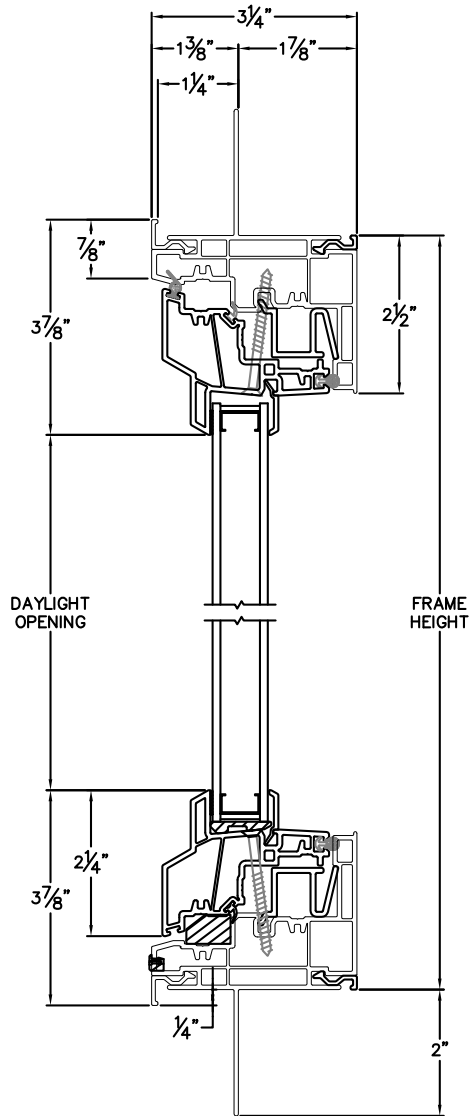

Cross Section Drawing

Tuscany Casement Awning Fixed Window 1 3/8" Fin Setback Accessory Groove Frame, Stucco Key Accessory

Clearly the best.™

CAD File Scale
NTS

View
Horizontal & Vertical

File Name
Tuscany_8441_CAF_1.375in_stucco

Units
Inch

Revision
6/2015

More Technical Documents can be found at milgard.com/professionals

Due to continual research and development, details may be changed at any time. ©2013 Milgard Mfg.

AWNING SERIES 8441

HEAD & SILL