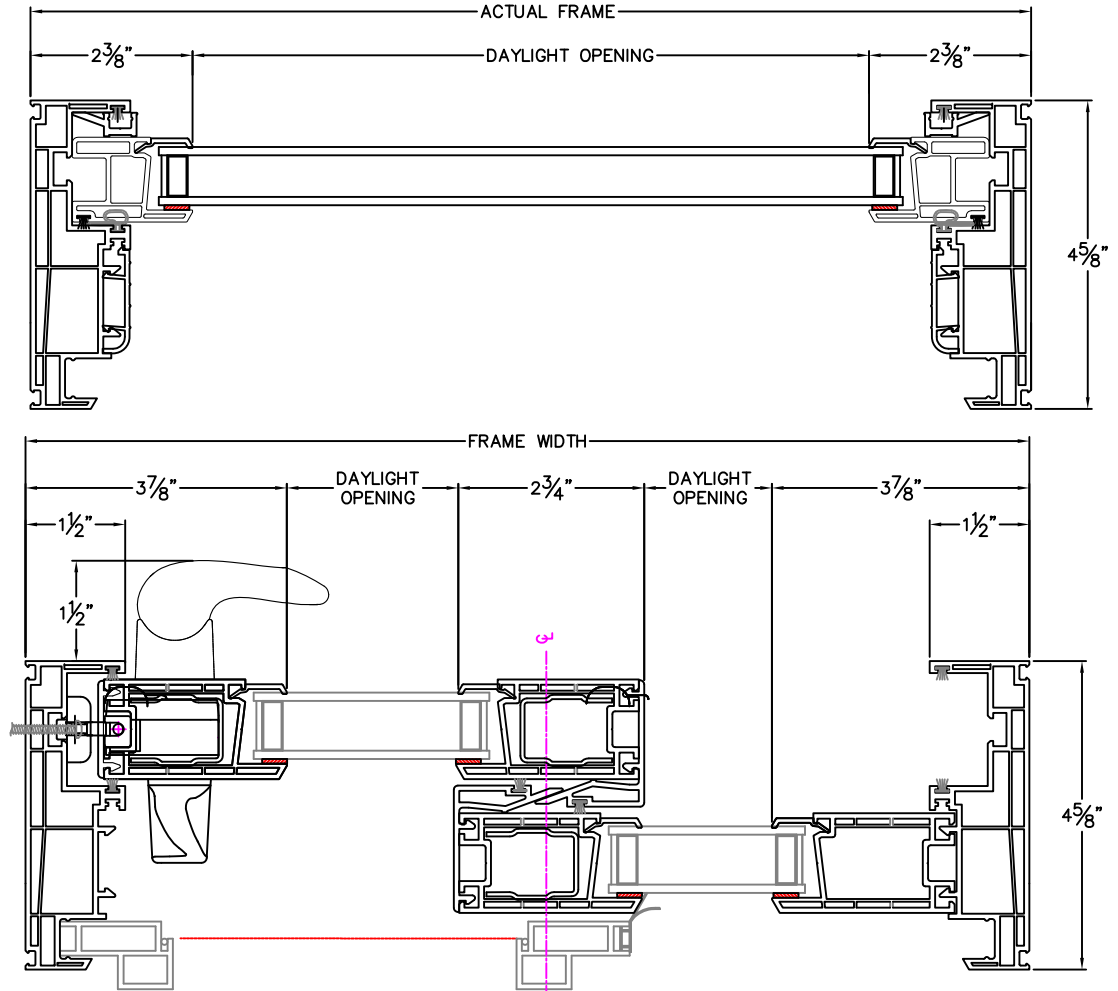

# Cross Section Drawing

## Tuscany Sliding Glass Door with Transom Block Frame

CAD File Scale  
NTS

View  
Horizontal & Vertical

File Name  
8621 SGD with transom

Units  
Inch

More Technical Documents can be found at [milgard.com/professionals](http://milgard.com/professionals)

### SLIDING GLASS DOOR WITH TRANSOM SERIES 8621

HEAD & SILL

JAMBS