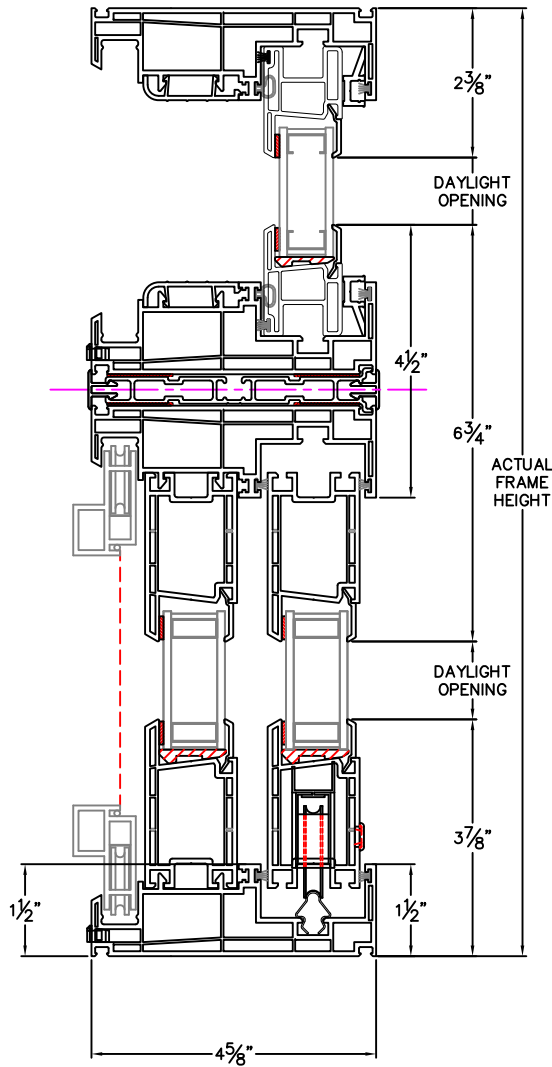

# Cross Section Drawing

## Tuscany Sliding Glass Door with Transom Block Frame

CAD File Scale  
NTS

View  
Horizontal & Vertical

File Name  
8621 SGD with transom

Units  
Inch

More Technical Documents can be found at [milgard.com/professionals](http://milgard.com/professionals)

### SLIDING GLASS DOOR WITH TRANSOM SERIES 8621

HEAD & SILL

JAMBS