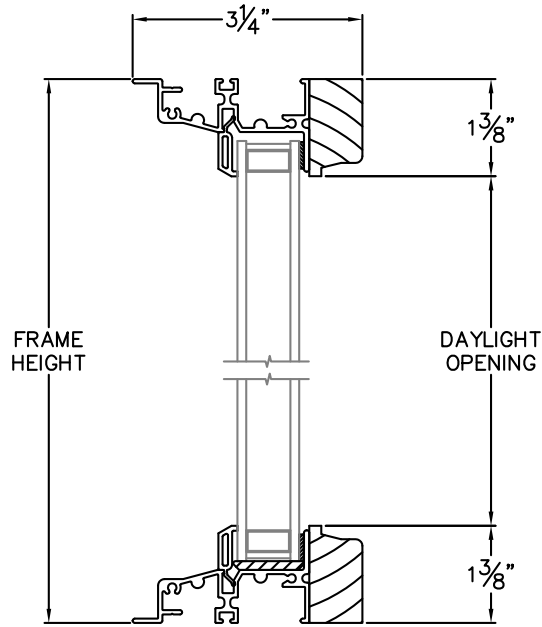

## Ultra Radius Picture Window, 2 lites Wide Block Frame, 3 1/4" Wall Condition

Clearly the best.™

CAD File Scale  
NTS

View  
Horizontal & Vertical

File Name  
Ultra\_3710\_Radius\_PW2V\_block\_3.25wall

Units  
Inch

### PICTURE WINDOW SERIES 3310U

HEAD & SILL

JAMBS