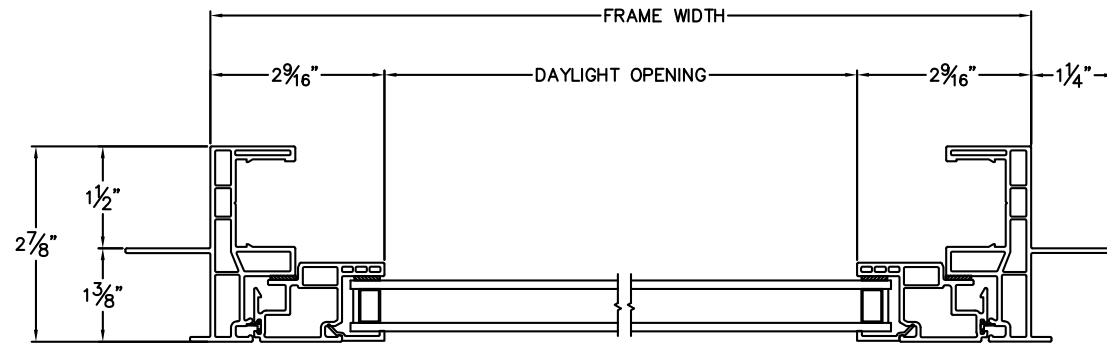

Cross Section Drawing

Trinsic Horizontal Slider Below Window 1 3/8" Nailfin Setback Frame with Stucco Key

CAD File Scale
NTS

View
Horizontal & Vertical

File Name
TRINSIC_2111_HVB_1.375in_Stucco

Units
Inch

Revision
08/2018

More Technical Documents can be found at milgard.com/professionals
Due to continual research and development, details may be changed at any time. ©2018 Milgard Mfg.

HALF VENT BELOW SERIES 2111

HEAD & SILL

JAMBS