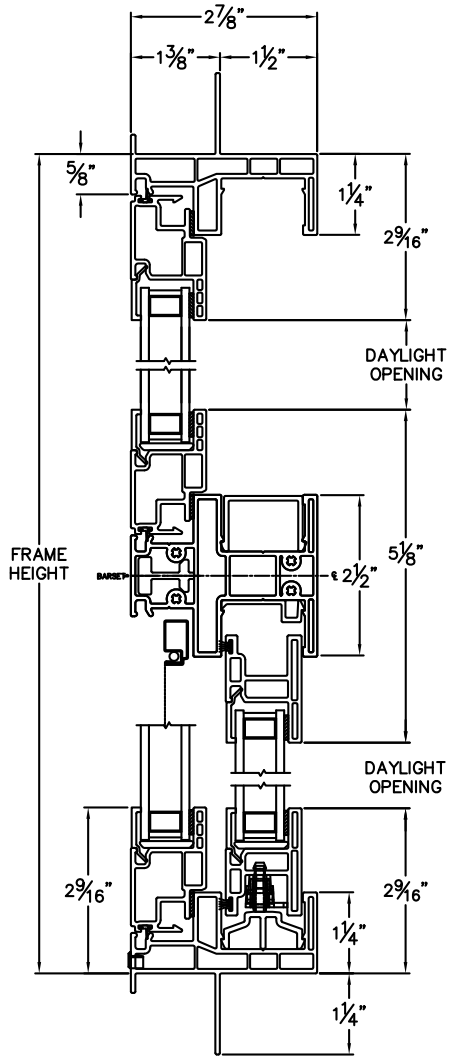

Cross Section Drawing

Trinsic Horizontal Slider Below Window 1 3/8" Nailfin Setback Frame with Stucco Key

CAD File Scale
NTS

View
Horizontal & Vertical

File Name
TRINSIC_2111_HVB_1.375in_Stucco

Units
Inch

Revision
08/2018

More Technical Documents can be found at milgard.com/professionals
Due to continual research and development, details may be changed at any time. ©2018 Milgard Mfg.

HALF VENT BELOW SERIES 2111

HEAD & SILL