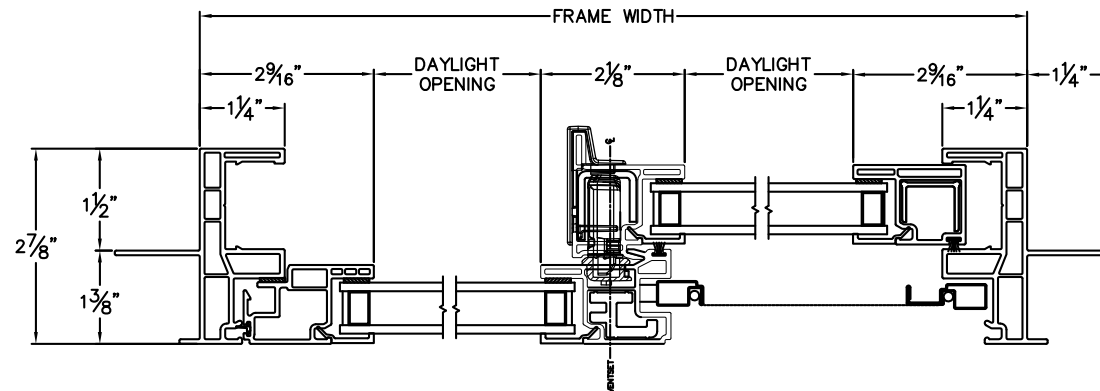

Cross Section Drawing

Trinsic Horizontal Slider Below Window 1 3/8" Nailfin Setback Frame with Stucco Key

CAD File Scale
NTS

View
Horizontal & Vertical

File Name
TRINSIC_2111_HVB_1.375in_Stucco

Units
Inch

Revision
08/2018

More Technical Documents can be found at milgard.com/professionals
Due to continual research and development, details may be changed at any time. ©2018 Milgard Mfg.

HALF VENT BELOW SERIES 2111

HEAD & SILL

JAMBS