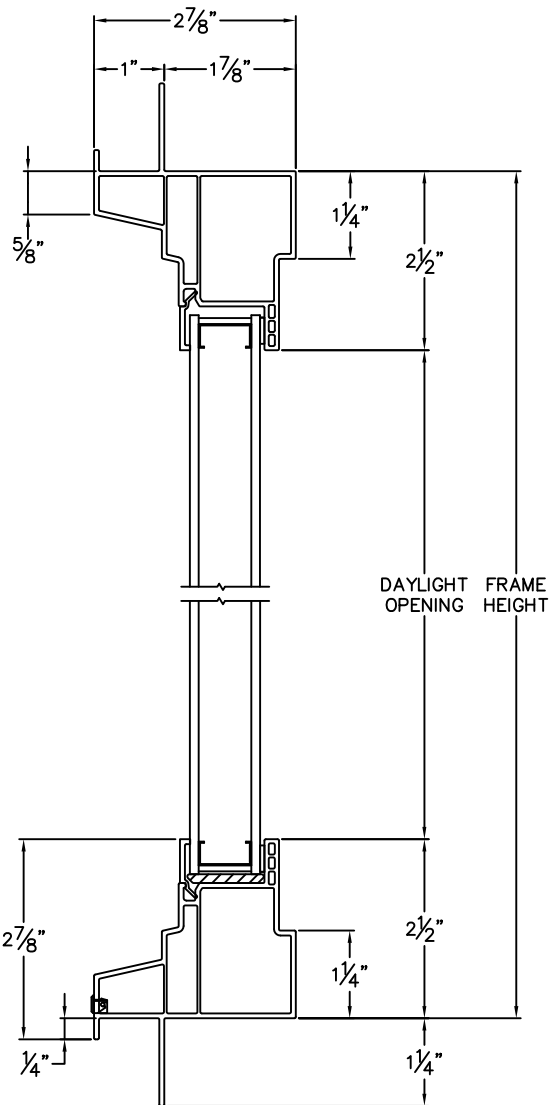

Cross Section Drawing

Trinsic Picture Window

1" Nailfin Setback Frame with Stucco Key

Clearly the best.™

CAD File Scale
NTS

View
Horizontal & Vertical

File Name
Trinsic_2330_PW_1in Stucco

Units
Inch

Revision
08/2018

More Technical Documents can be found at milgard.com/professionals

Due to continual research and development, details may be changed at any time. ©2018 Milgard Mfg.

PICTURE WINDOW SERIES 2330

HEAD & SILL