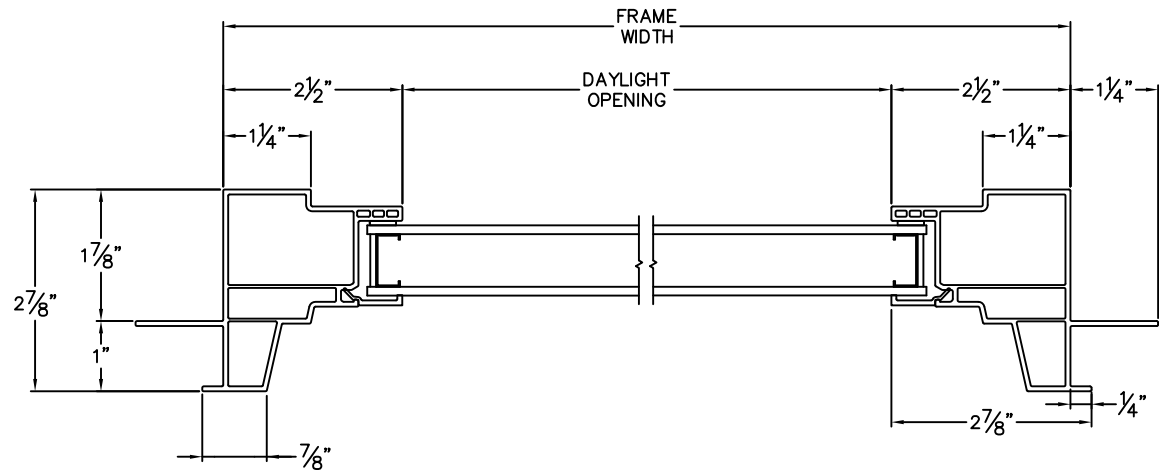

Cross Section Drawing

Trinsic Picture Window

1" Nailfin Setback Frame with Stucco Key

Clearly the best.™

CAD File Scale
NTS

View
Horizontal & Vertical

File Name
Trinsic_2330_PW_1in Stucco

Units
Inch

Revision
08/2018

More Technical Documents can be found at milgard.com/professionals

Due to continual research and development, details may be changed at any time. ©2018 Milgard Mfg.

PICTURE WINDOW SERIES 2330

HEAD & SILL

JAMBS