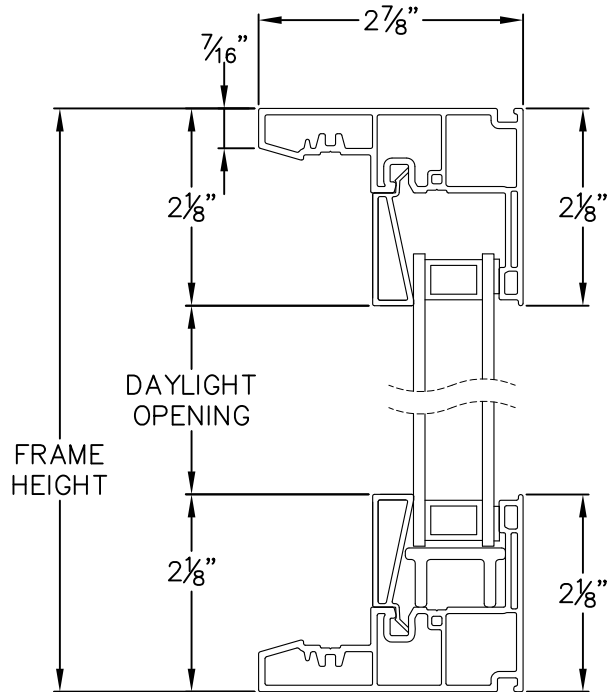

Cross Section Drawing

Trinsic Picture Window, 2 Lites Vertical in Casement Frame Block Frame

Clearly the best.™

CAD File Scale	View	File Name	Units	Revision
NTS	Horizontal & Vertical	Trinsic_2350_PW2VCA_block	Inch	8/2018

More Technical Documents can be found at milgard.com/professionals
Due to continual research and development, details may be changed at any time. ©2018 Milgard Mfg.

PICTURE WINDOW SERIES 2350

HEAD & SILL