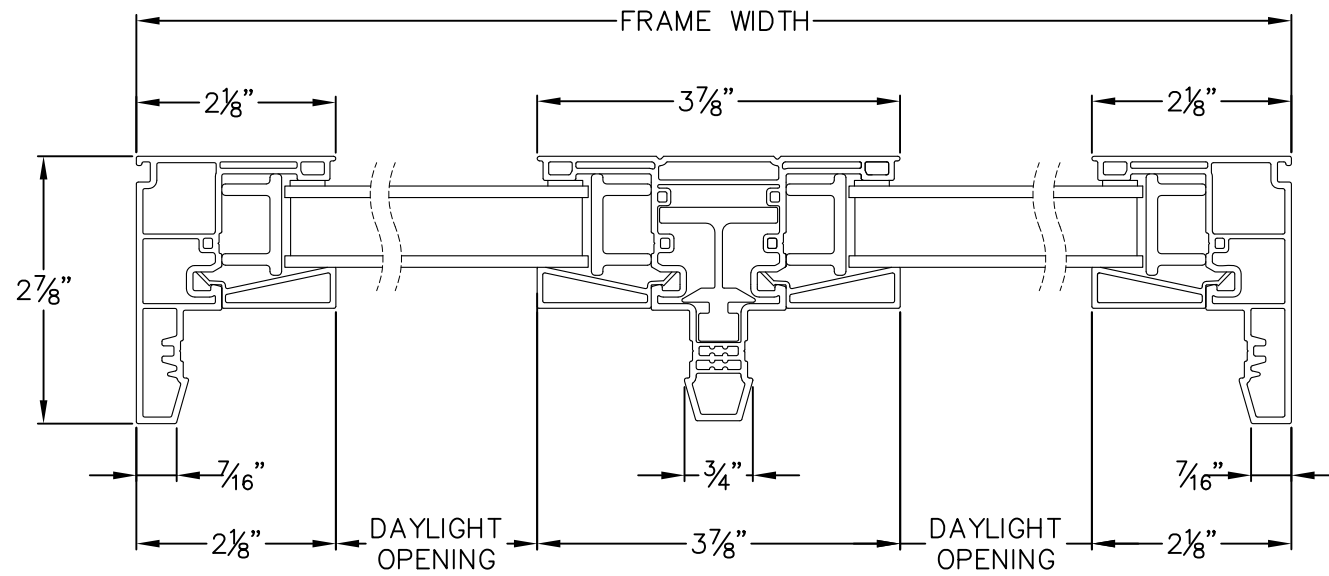

Cross Section Drawing

Trinsic Picture Window, 2 Lites Vertical in Casement Frame Block Frame

Clearly the best.™

CAD File Scale	View	File Name	Units	Revision
NTS	Horizontal & Vertical	Trinsic_2350_PW2VCA_block	Inch	8/2018

More Technical Documents can be found at milgard.com/professionals
Due to continual research and development, details may be changed at any time. ©2018 Milgard Mfg.

PICTURE WINDOW SERIES 2350

HEAD & SILL

JAMBS