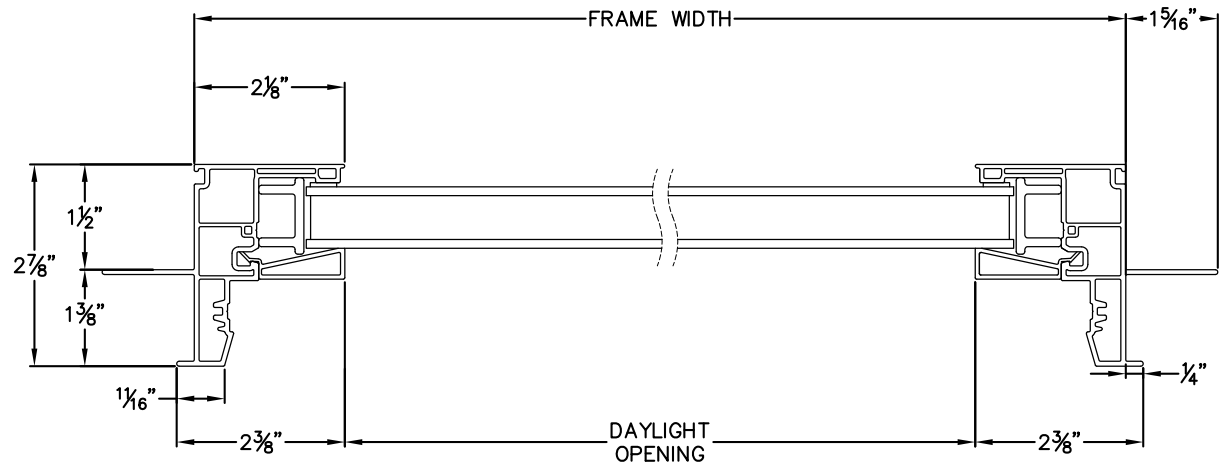

Cross Section Drawing

Trinsic Picture Window in Casement Frame 1 3/8" Nailfin Setback Frame with Stucco Key

Clearly the best.™

CAD File Scale
NTS

View
Horizontal & Vertical

File Name
Trinsic_2351_CADG_1.375in_stucco

Units
Inch

Revision
8/2018

More Technical Documents can be found at milgard.com/professionals

Due to continual research and development, details may be changed at any time. ©2018 Milgard Mfg.

PICTURE WINDOW, CASEMENT FRAME SERIES 2351

HEAD & SILL

JAMBS