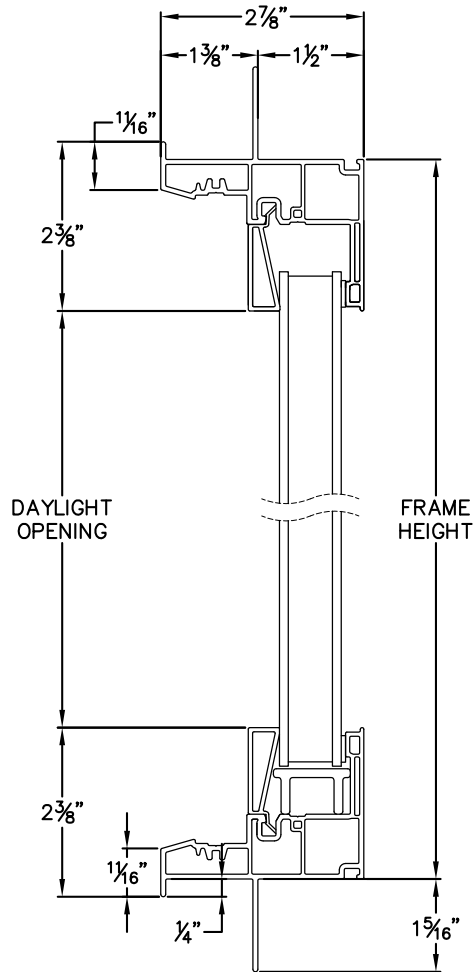

Cross Section Drawing

Trinsic Picture Window in Casement Frame 1 3/8" Nailfin Setback Frame with Stucco Key

Clearly the best.™

CAD File Scale
NTS

View
Horizontal & Vertical

File Name
Trinsic_2351_CADG_1.375in_stucco

Units
Inch

Revision
8/2018

More Technical Documents can be found at milgard.com/professionals

Due to continual research and development, details may be changed at any time. ©2018 Milgard Mfg.

PICTURE WINDOW, CASEMENT FRAME SERIES 2351