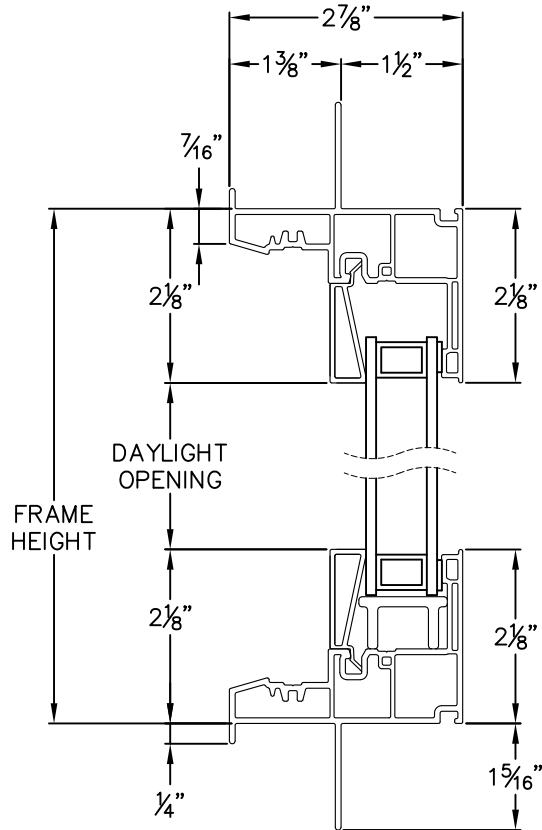

Cross Section Drawing

Trinsic Picture Window, 2 Lites Vertical in Casement Frame 1 3/8" Nailfin Setback Frame with Stucco Key

Clearly the best.™

CAD File Scale	View	File Name	Units	Revision
NTS	Horizontal & Vertical	Trinsic_2351_PW2VCA_1.375in_stucco	Inch	8/2018

More Technical Documents can be found at milgard.com/professionals
Due to continual research and development, details may be changed at any time. ©2018 Milgard Mfg.

PICTURE WINDOW SERIES 2351

HEAD & SILL