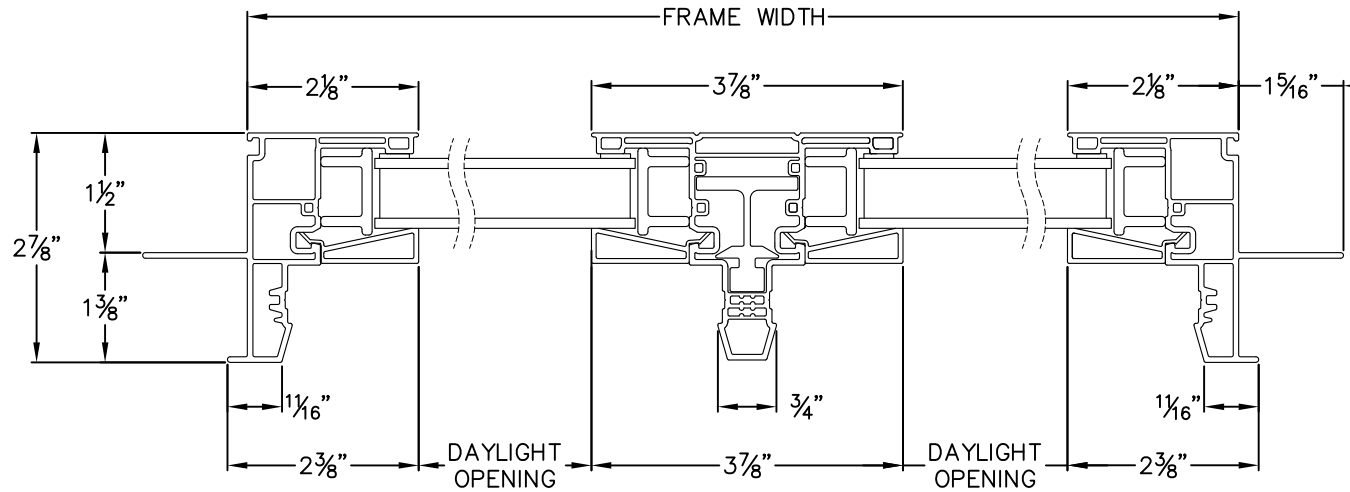

Cross Section Drawing

Trinsic Picture Window, 2 Lites Vertical in Casement Frame 1 3/8" Nailfin Setback Frame with Stucco Key

Clearly the best.™

CAD File Scale	View	File Name	Units	Revision
NTS	Horizontal & Vertical	Trinsic_2351_PW2VCA_1.375in_stucco	Inch	8/2018

More Technical Documents can be found at milgard.com/professionals
Due to continual research and development, details may be changed at any time. ©2018 Milgard Mfg.

PICTURE WINDOW SERIES 2351

HEAD & SILL

JAMBS