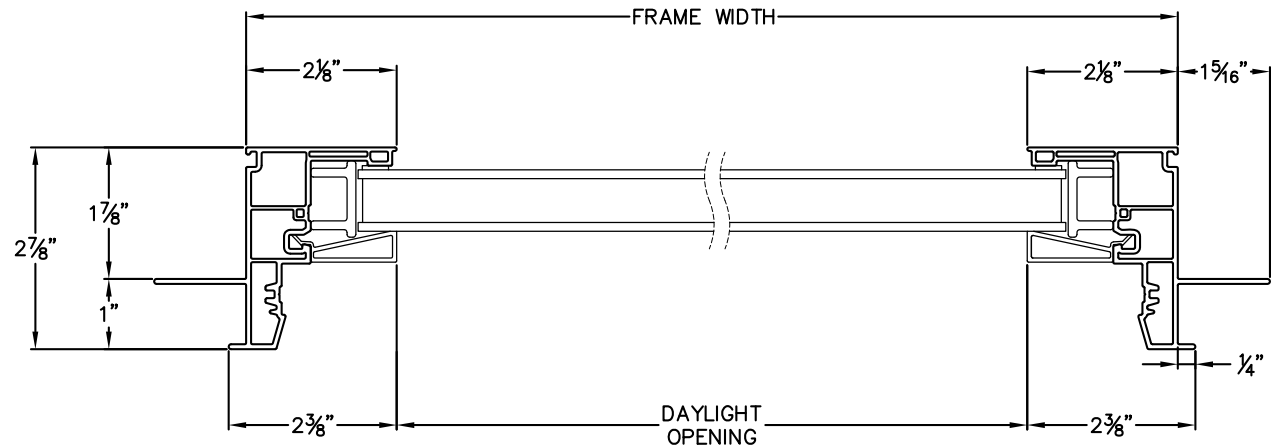

Cross Section Drawing

Trinsic Picture Window in Casement Frame 1" Nailfin Setback Frame with Stucco Key

Clearly the best.™

CAD File Scale
NTS

View
Horizontal & Vertical

File Name
Trinsic_2360_CADG_1in_stucco

Units
Inch

Revision
8/2018

More Technical Documents can be found at milgard.com/professionals
Due to continual research and development, details may be changed at any time. ©2018 Milgard Mfg.

CASEMENT PICTURE WINDOW SERIES 2360

HEAD & SILL

JAMBS