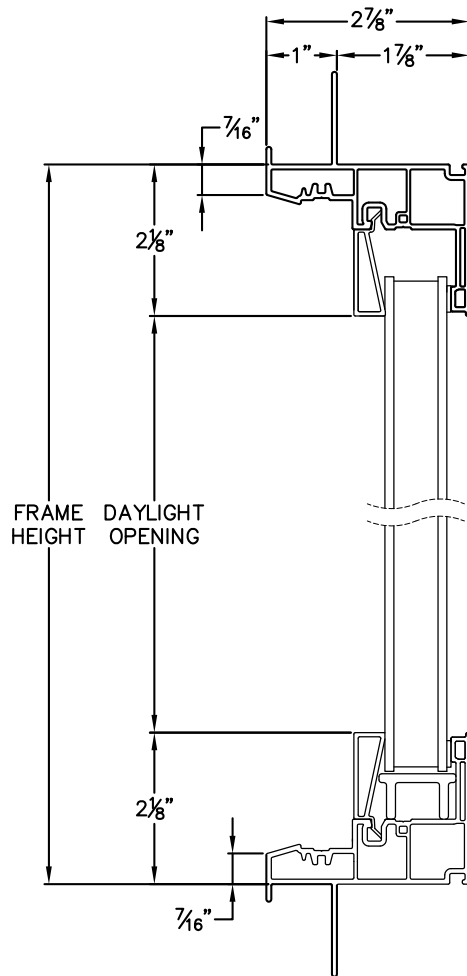

Cross Section Drawing

Trinsic Picture Window in Casement Frame 1" Nailfin Setback Frame with Stucco Key

Clearly the best.™

CAD File Scale
NTS

View
Horizontal & Vertical

File Name
Trinsic_2360_CADG_1in_stucco

Units
Inch

Revision
8/2018

More Technical Documents can be found at milgard.com/professionals
Due to continual research and development, details may be changed at any time. ©2018 Milgard Mfg.

CASEMENT PICTURE WINDOW SERIES 2360