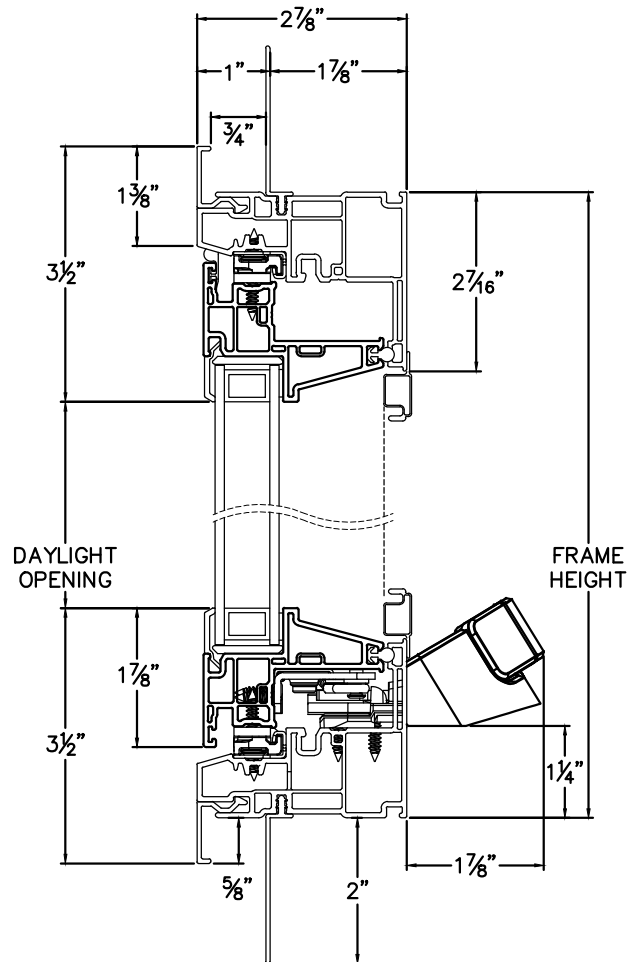

Cross Section Drawing

Trinsic Full Casement Window

1" Nailfin Setback Accessory Groove Frame, 3/4" Flat "J" Channel

Clearly the best.™

CAD File Scale
NTS

View
Horizontal & Vertical

File Name
Trinsic_2530J_FC_1in_j-channel

Units
Inch

Revision
2/2020

More Technical Documents can be found at milgard.com/professionals
Due to continual research and development, details may be changed at any time. ©2020 Milgard Mfg.

CASEMENT SERIES 2530J

HEAD & SILL