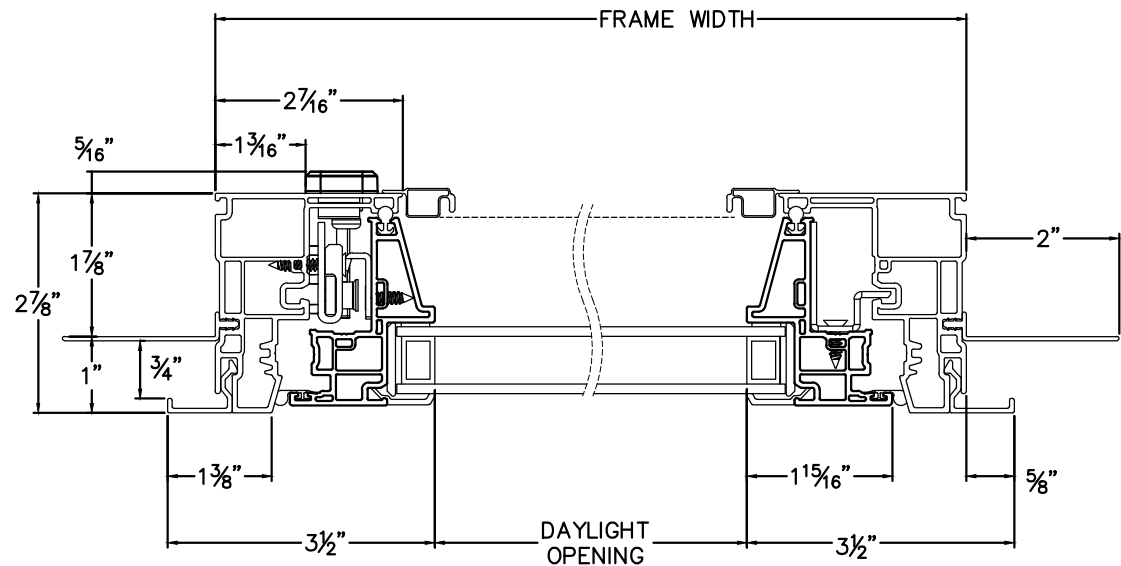

Cross Section Drawing

Trinsic Full Casement Window

1" Nailfin Setback Accessory Groove Frame, 3/4" Flat "J" Channel

Clearly the best.™

CAD File Scale
NTS

View
Horizontal & Vertical

File Name
Trinsic_2530J_FC_1in_j-channel

Units
Inch

Revision
2/2020

More Technical Documents can be found at milgard.com/professionals
Due to continual research and development, details may be changed at any time. ©2020 Milgard Mfg.

CASEMENT SERIES 2530J

HEAD & SILL

JAMBS