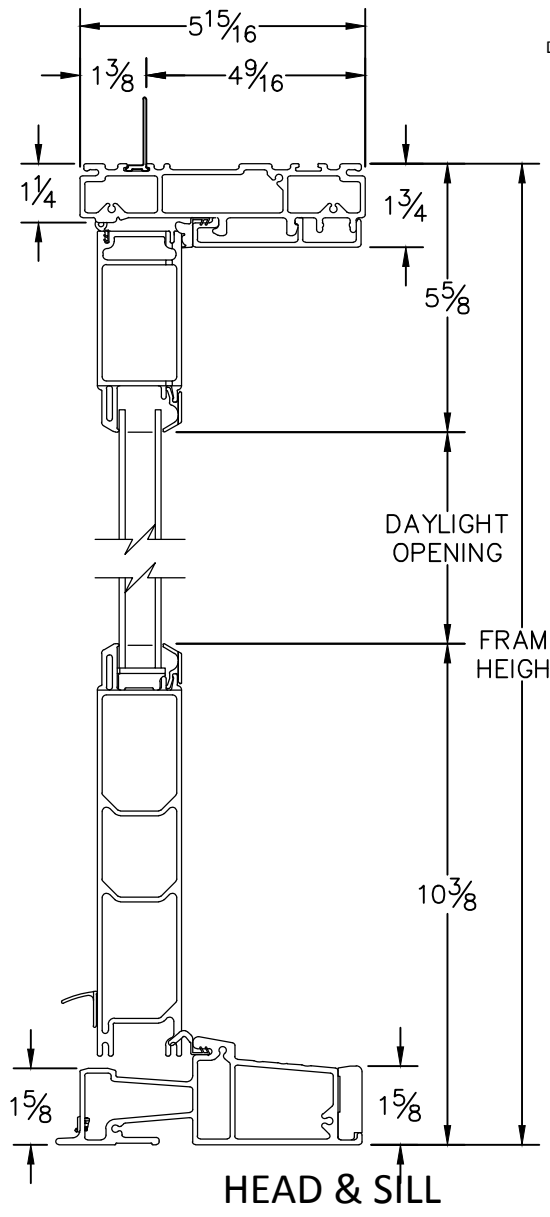

CROSS SECTION DRAWING
Ultra French Outswing Door, 2 Panel w/Fixed Sidelites
1 3/8" Fin Setback

CAD FILE SCALE	VIEW	FILE NAME	UNITS	REVISION
NTS	HORIZONTAL & VERTICAL	Ultra_3645_OS_FAPF_1.375in_4.563wall	INCH	09/2016

MORE TECHNICAL DOCUMENTS CAN BE FOUND AT MILGARD.COM/PROFESSIONALS
DUE TO CONTINUAL RESEARCH AND DEVELOPMENT, DETAILS MAY BE CHANGED AT ANY TIME. © 2016 MILGARD MFG.

OUTSWING
SERIES 3645

JAMBS