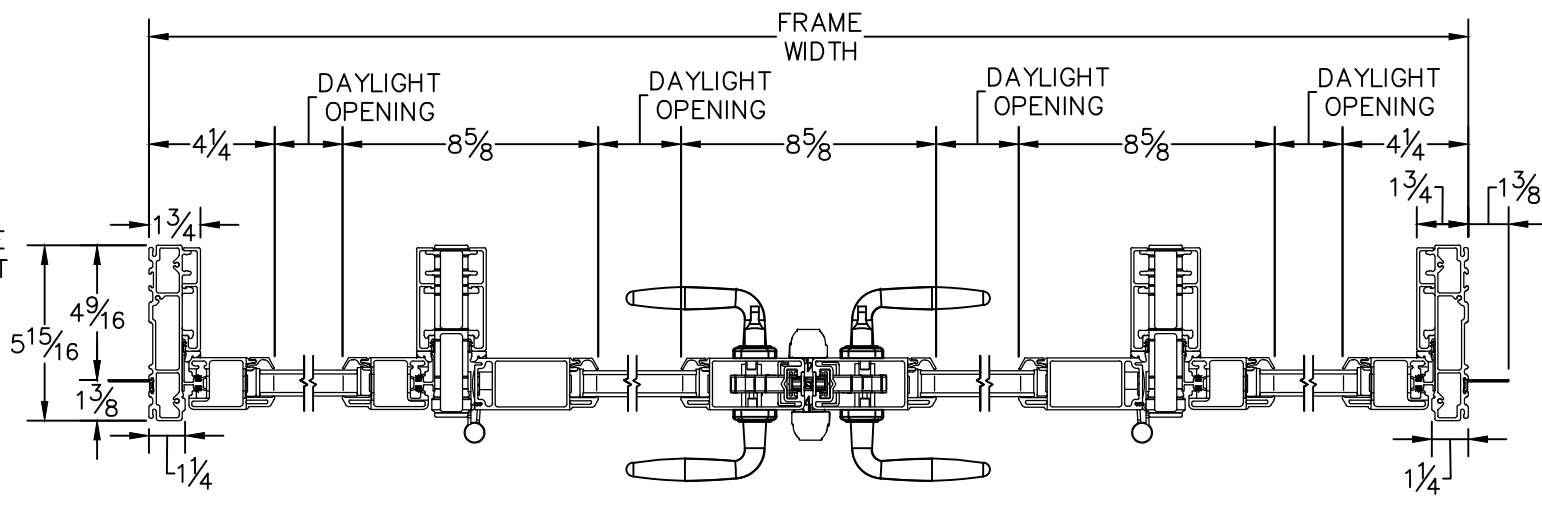

CROSS SECTION DRAWING
Ultra French Outswing Door, 2 Panel w/Fixed Sidelites
1 3/8" Fin Setback

CAD FILE SCALE	VIEW	FILE NAME	UNITS	REVISION
NTS	HORIZONTAL & VERTICAL	Ultra_3645_OS_FAPF_1.375in_4.563wall	INCH	09/2016

MORE TECHNICAL DOCUMENTS CAN BE FOUND AT MILGARD.COM/PROFESSIONALS
DUE TO CONTINUAL RESEARCH AND DEVELOPMENT, DETAILS MAY BE CHANGED AT ANY TIME. © 2016 MILGARD MFG.

OUTSWING
SERIES 3645

JAMBS