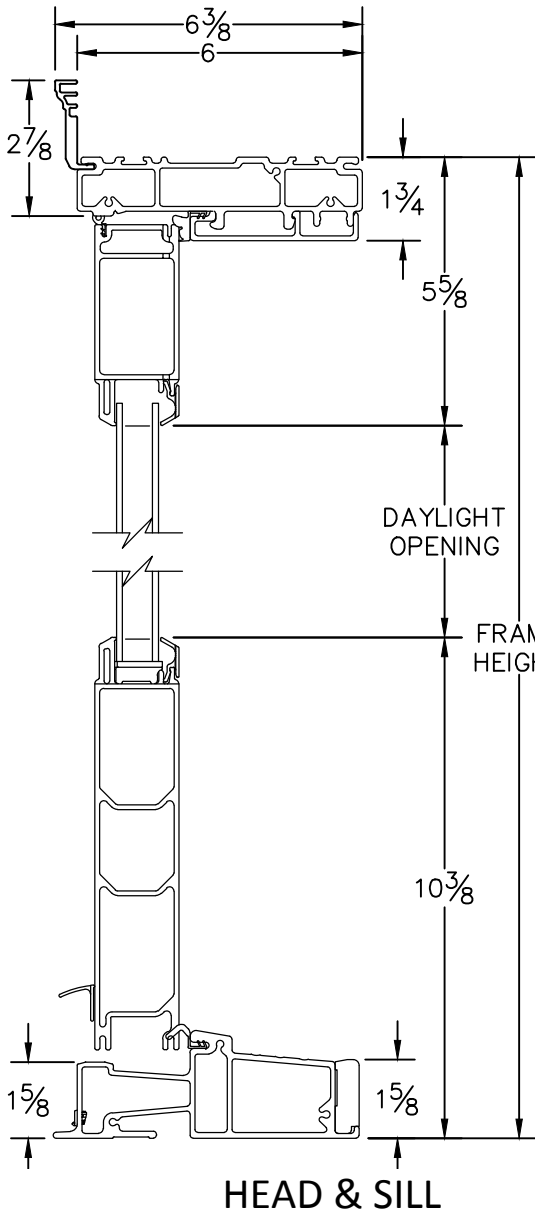

CROSS SECTION DRAWING
Ultra French OutSwing Door, 2 Panel w/ Fixed Sidelites
1 3/4" Contour Z Bar

CAD FILE SCALE
NTS

VIEW
HORIZONTAL & VERTICAL

FILE NAME
Ultra_3645_OS_FAPF_1.75in-z-bar

UNITS
INCH

REVISION
09/2016

MORE TECHNICAL DOCUMENTS CAN BE FOUND AT MILGARD.COM/PROFESSIONALS

DUE TO CONTINUAL RESEARCH AND DEVELOPMENT, DETAILS MAY BE CHANGED AT ANY TIME. © 2016 MILGARD MFG.

OUTSWING
SERIES 3645

JAMBS