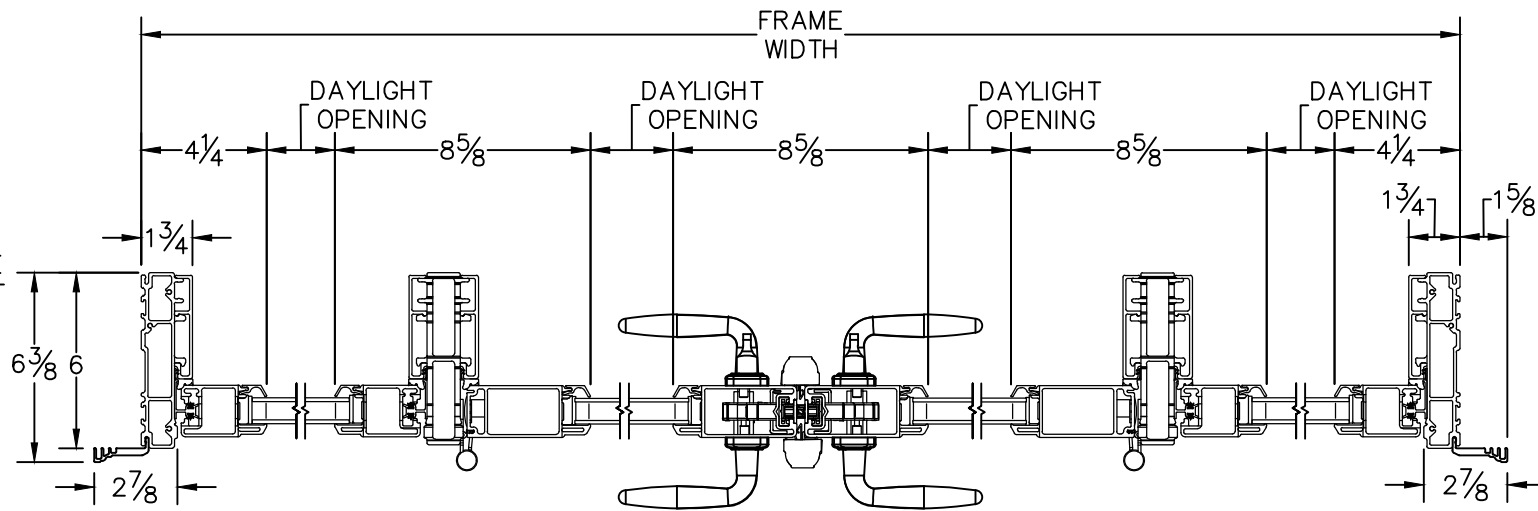

CROSS SECTION DRAWING
Ultra French OutSwing Door, 2 Panel w/ Fixed Sidelites
1 3/4" Contour Z Bar

CAD FILE SCALE
NTS

VIEW
HORIZONTAL & VERTICAL

FILE NAME
Ultra_3645_OS_FAPF_1.75in-z-bar

UNITS
INCH

REVISION
09/2016

MORE TECHNICAL DOCUMENTS CAN BE FOUND AT MILGARD.COM/PROFESSIONALS

DUE TO CONTINUAL RESEARCH AND DEVELOPMENT, DETAILS MAY BE CHANGED AT ANY TIME. © 2016 MILGARD MFG.

OUTSWING
SERIES 3645

JAMBS