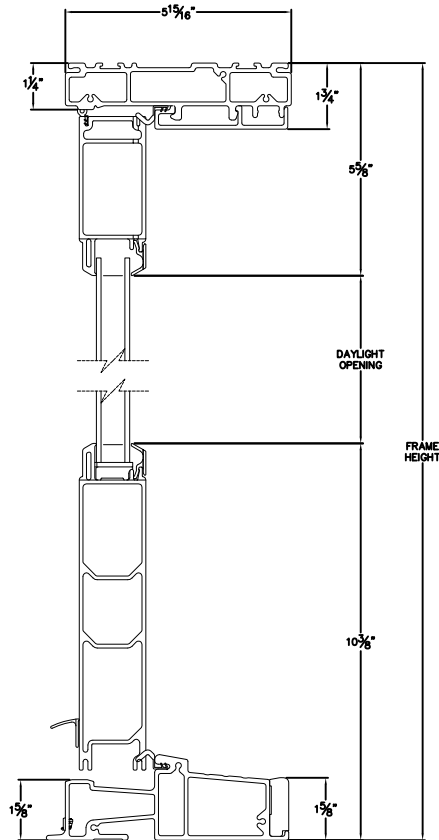

Cross Section Drawing

Ultra French OutSwing Door, 2 Panel Passive/Active Block Frame

Clearly the best.

CAD File Scale	View	File Name	Units	Revision
NTS	Horizontal & Vertical	Ultra_3645_OS_PA_BLOCK	Inch	-

More Technical Documents can be found at milgard.com/professionals
Due to continual research and development, details may be changed at any time. ©2013 Milgard Mfg.

OUT SWING SERIES 3645

HEAD & SILL