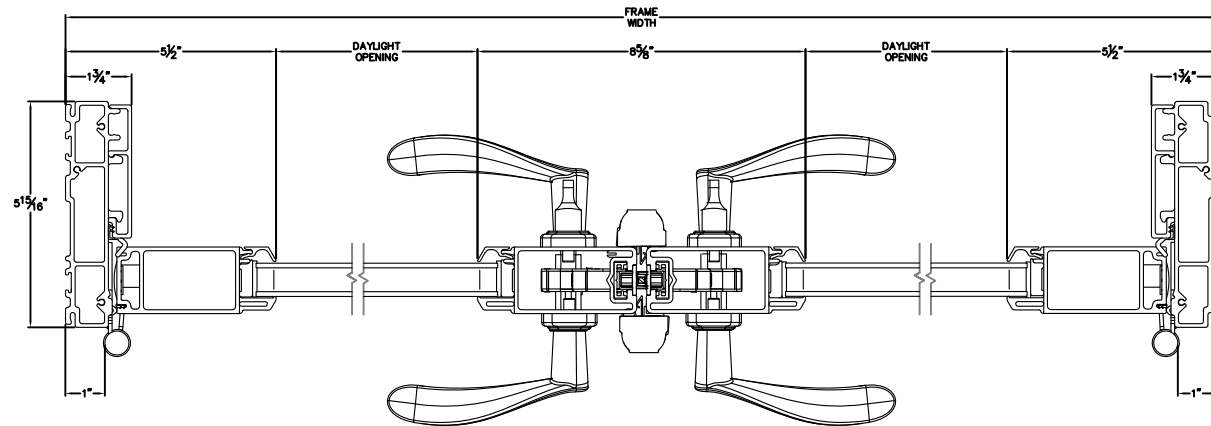

Cross Section Drawing

Ultra French OutSwing Door, 2 Panel Passive/Active Block Frame

Clearly the best.

CAD File Scale	View	File Name	Units	Revision
NTS	Horizontal & Vertical	Ultra_3645_OS_PA_BLOCK	Inch	-

More Technical Documents can be found at milgard.com/professionals
Due to continual research and development, details may be changed at any time. ©2013 Milgard Mfg.

OUT SWING SERIES 3645

HEAD & SILL

JAMBS