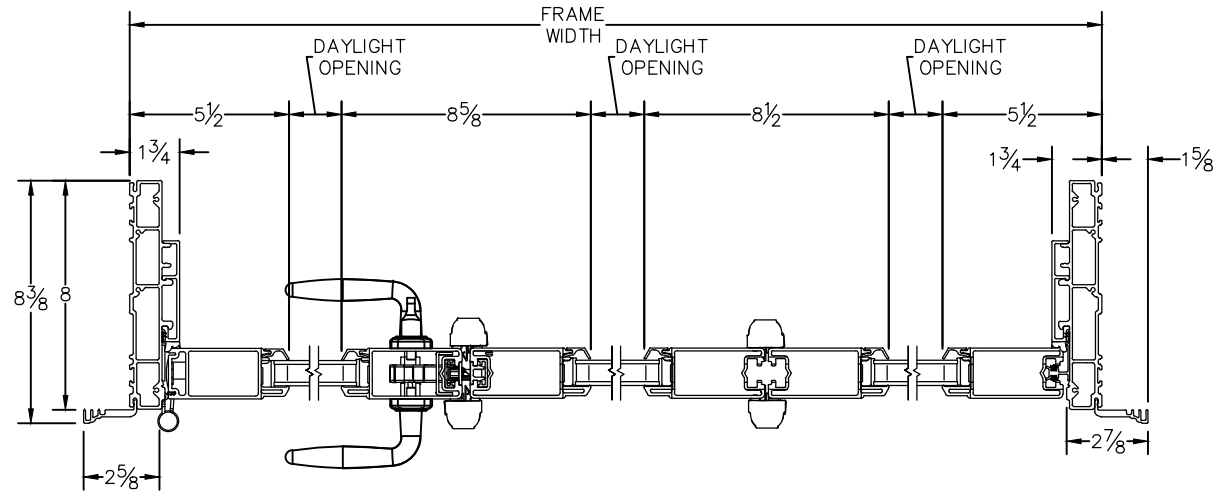

CROSS SECTION DRAWING

Ultra French OutSwing Door, 3 Panel Operable/Fixed/Fixed

1 3/4" Contour Z Bar

Clearly the best.

CAD FILE SCALE	View	FILE NAME	UNITS	REVISION
NTS	HORIZONTAL & VERTICAL	Ultra_3665_OS_LOO_1.75in-z-bar	INCH	07/2016

MORE TECHNICAL DOCUMENTS CAN BE FOUND AT MILGARD.COM/PROFESSIONALS

DUE TO CONTINUAL RESEARCH AND DEVELOPMENT, DETAILS MAY BE CHANGED AT ANY TIME. © 2016 MILGARD MFG.

OUT SWING SERIES 3665

HEAD & SILL

JAMBS