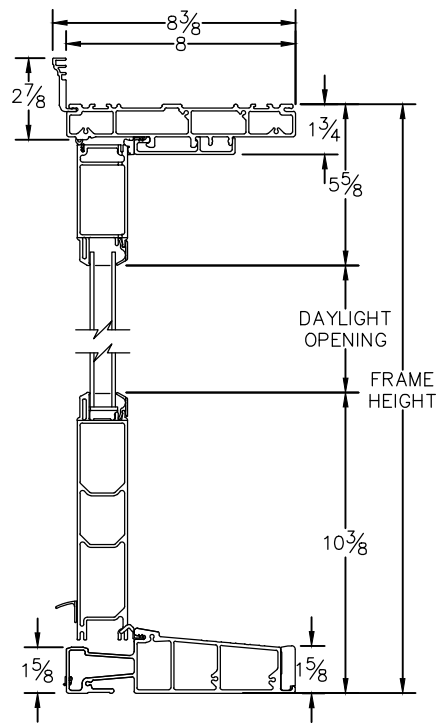

CROSS SECTION DRAWING

Ultra French OutSwing Door, 3 Panel Operable/Fixed/Fixed

1 3/4" Contour Z Bar

Clearly the best.

CAD FILE SCALE	View	FILE NAME	UNITS	REVISION
NTS	HORIZONTAL & VERTICAL	Ultra_3665_OS_LOO_1.75in-z-bar	INCH	07/2016

MORE TECHNICAL DOCUMENTS CAN BE FOUND AT MILGARD.COM/PROFESSIONALS

DUE TO CONTINUAL RESEARCH AND DEVELOPMENT, DETAILS MAY BE CHANGED AT ANY TIME. © 2016 MILGARD MFG.

OUT SWING SERIES 3665

HEAD & SILL