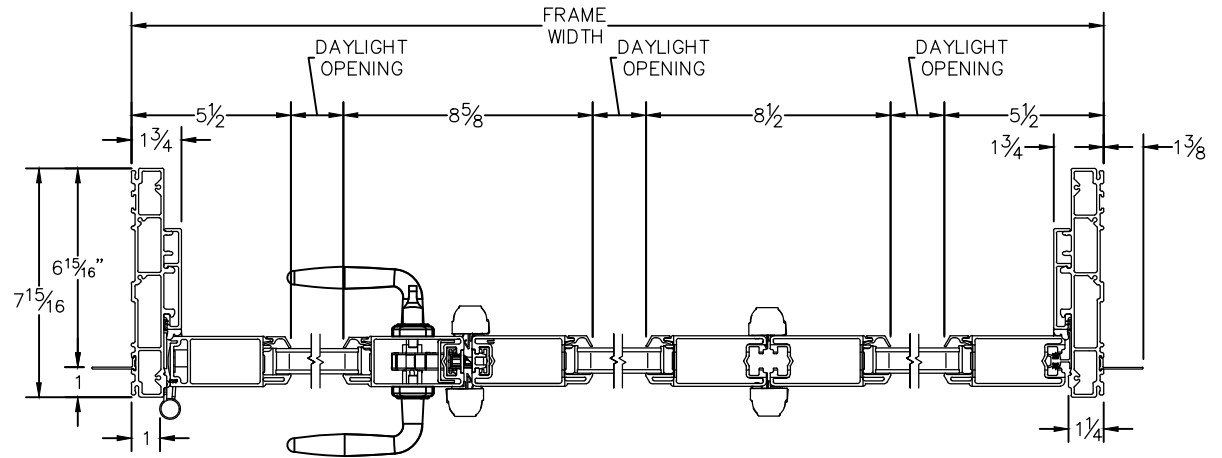

CROSS SECTION DRAWING

Ultra French OutSwing Door, 3 Panel Operable/Fixed/Fixed

1" Fin Setback

Clearly the best.

CAD FILE SCALE	View	FILE NAME	UNITS	REVISION
NTS	HORIZONTAL & VERTICAL	Ultra_3665_OS_LOO_1in_6.938wall	INCH	07/2016

MORE TECHNICAL DOCUMENTS CAN BE FOUND AT MILGARD.COM/PROFESSIONALS

DUE TO CONTINUAL RESEARCH AND DEVELOPMENT, DETAILS MAY BE CHANGED AT ANY TIME. © 2016 MILGARD MFG.

OUT SWING SERIES 3665

HEAD & SILL

JAMBS