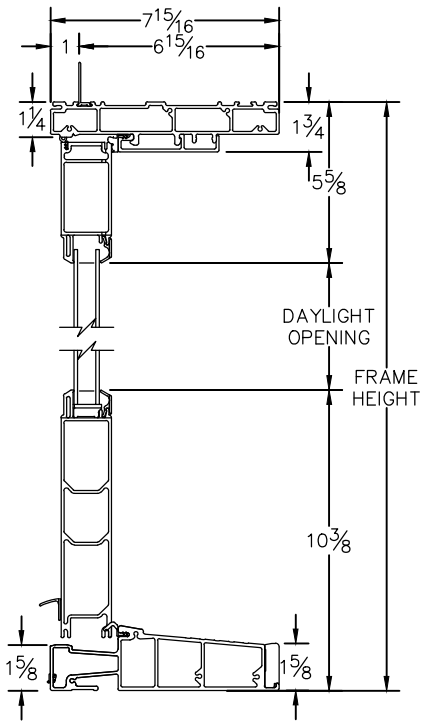

CROSS SECTION DRAWING

Ultra French OutSwing Door, 3 Panel Operable/Fixed/Fixed

1" Fin Setback

Clearly the best.

CAD FILE SCALE	View	FILE NAME	UNITS	REVISION
NTS	HORIZONTAL & VERTICAL	Ultra_3665_OS_LOO_1in_6.938wall	INCH	07/2016

MORE TECHNICAL DOCUMENTS CAN BE FOUND AT MILGARD.COM/PROFESSIONALS

DUE TO CONTINUAL RESEARCH AND DEVELOPMENT, DETAILS MAY BE CHANGED AT ANY TIME. © 2016 MILGARD MFG.

OUT SWING SERIES 3665

HEAD & SILL