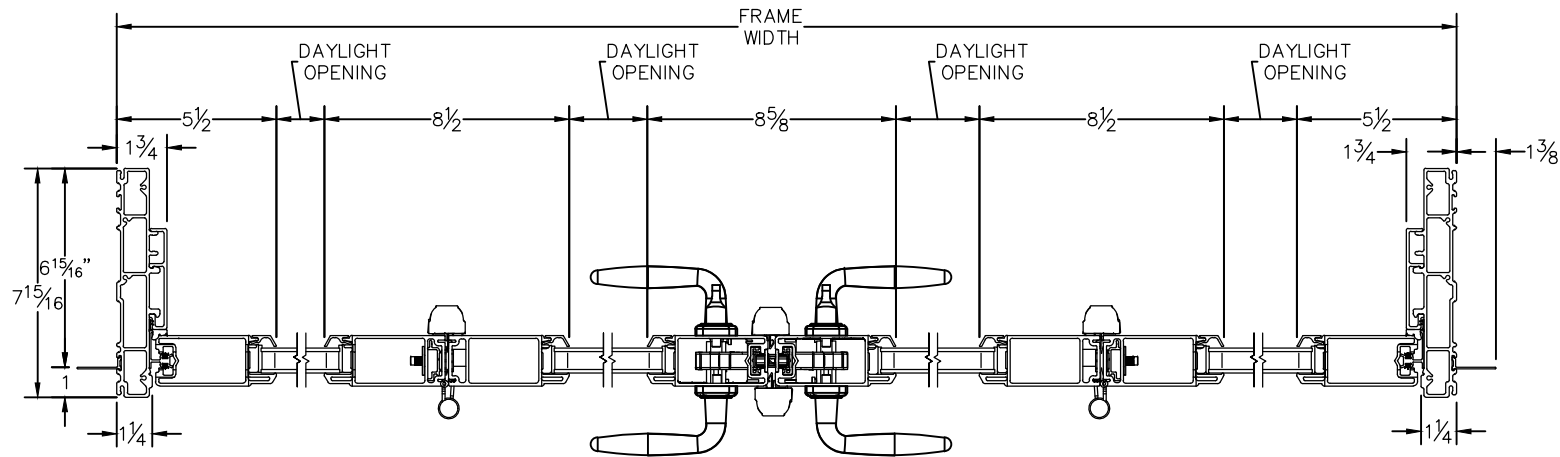

CROSS SECTION DRAWING
Ultra French OutSwing Door, 4 Panel Fixed/Passive/Active/Fixed
1" Fin Setback

CAD FILE SCALE	View	FILE NAME	UNITS	REVISION
NTS	HORIZONTAL & VERTICAL	Ultra_3665_OS_OPAO_1in_6.938wall	INCH	07/2016

MORE TECHNICAL DOCUMENTS CAN BE FOUND AT MILGARD.COM/PROFESSIONALS

DUE TO CONTINUAL RESEARCH AND DEVELOPMENT, DETAILS MAY BE CHANGED AT ANY TIME. © 2016 MILGARD MFG.

OUT SWING
SERIES 3665

HEAD & SILL

JAMBS