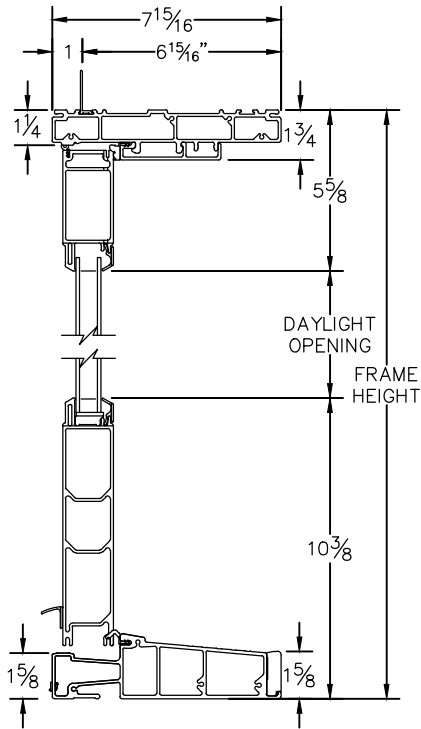

CROSS SECTION DRAWING
Ultra French OutSwing Door, 4 Panel Fixed/Passive/Active/Fixed
1" Fin Setback

CAD FILE SCALE	View	FILE NAME	UNITS	REVISION
NTS	HORIZONTAL & VERTICAL	Ultra_3665_OS_OPAO_1in_6.938wall	INCH	07/2016

MORE TECHNICAL DOCUMENTS CAN BE FOUND AT MILGARD.COM/PROFESSIONALS

DUE TO CONTINUAL RESEARCH AND DEVELOPMENT, DETAILS MAY BE CHANGED AT ANY TIME. © 2016 MILGARD MFG.

OUT SWING
SERIES 3665

HEAD & SILL