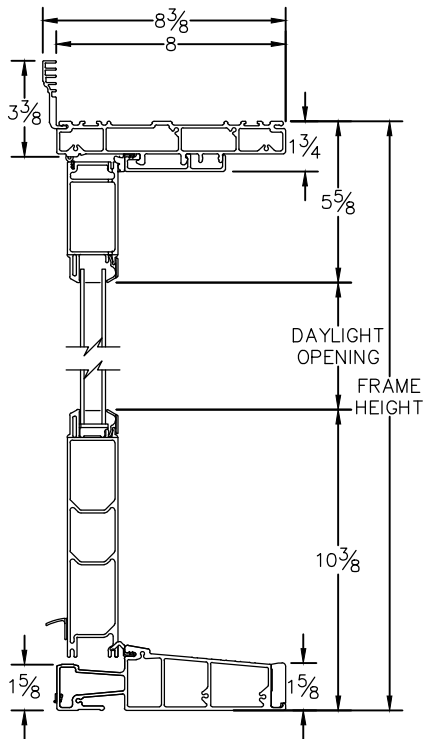

CROSS SECTION DRAWING

Ultra French OutSwing Door, 4 Panel Fixed/Passive/Active/Fixed

2 1/4" Contour Z Bar

Clearly the best.

CAD FILE SCALE
NTS

View
HORIZONTAL & VERTICAL

FILE NAME
Ultra_3665_OS_OPAO_2.25in-z-bar

UNITS
INCH

REVISION
07/2016

MORE TECHNICAL DOCUMENTS CAN BE FOUND AT MILGARD.COM/PROFESSIONALS

DUE TO CONTINUAL RESEARCH AND DEVELOPMENT, DETAILS MAY BE CHANGED AT ANY TIME. © 2016 MILGARD MFG.

OUT SWING SERIES 3665

HEAD & SILL

JAMBS