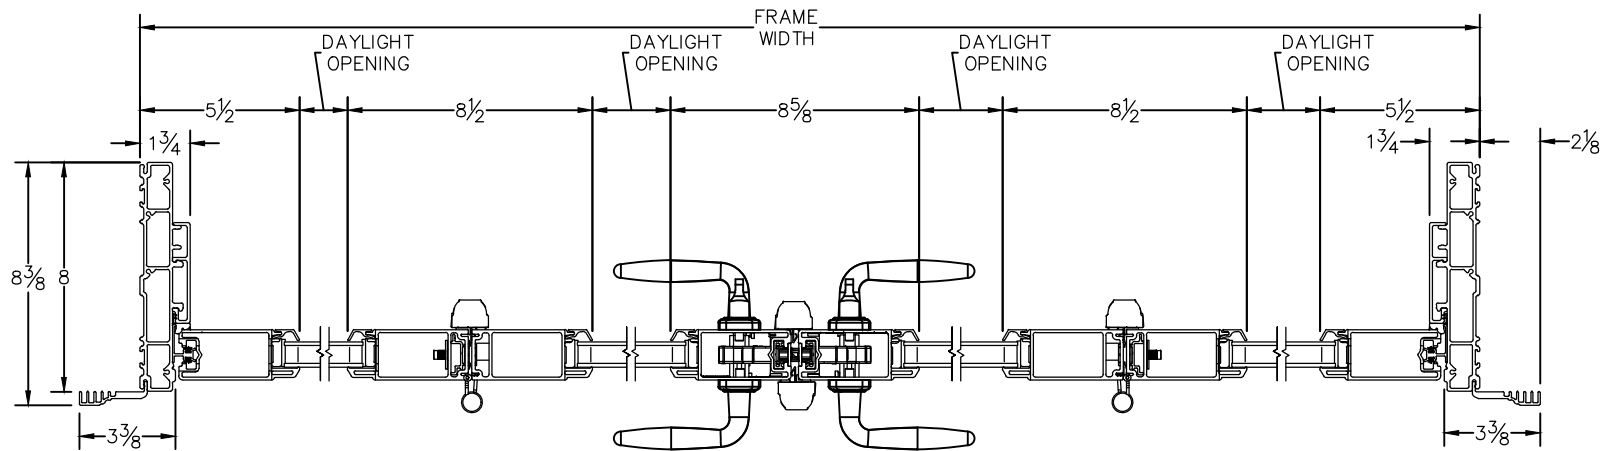

CROSS SECTION DRAWING

Ultra French OutSwing Door, 4 Panel Fixed/Passive/Active/Fixed

2 1/4" Contour Z Bar

Clearly the best.

CAD FILE SCALE
NTS

View
HORIZONTAL & VERTICAL

FILE NAME
Ultra_3665_OS_OPAO_2.25in-z-bar

UNITS
INCH

REVISION
07/2016

MORE TECHNICAL DOCUMENTS CAN BE FOUND AT MILGARD.COM/PROFESSIONALS

DUE TO CONTINUAL RESEARCH AND DEVELOPMENT, DETAILS MAY BE CHANGED AT ANY TIME. © 2016 MILGARD MFG.

OUT SWING SERIES 3665

HEAD & SILL

JAMBS