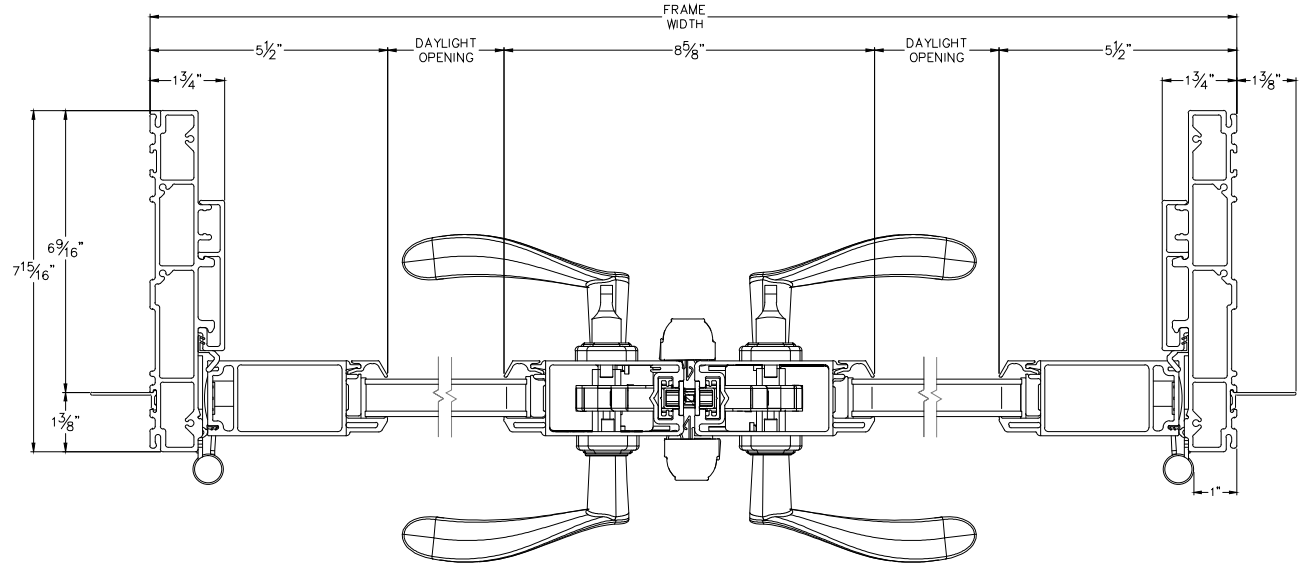

Cross Section Drawing

Ultra French OutSwing Door, 2 Panel Passive/Active 1 3/8" Fin Setback

Clearly the best.

CAD File Scale
NTS

View
Horizontal & Vertical

File Name
Ultra_3665_OS_PA_1.375in_6.563wall

Units
Inch

More Technical Documents can be found at milgard.com/professionals

Due to continual research and development, details may be changed at any time. ©2013 Milgard Mfg.

OUT SWING SERIES 3665

HEAD & SILL

JAMBS