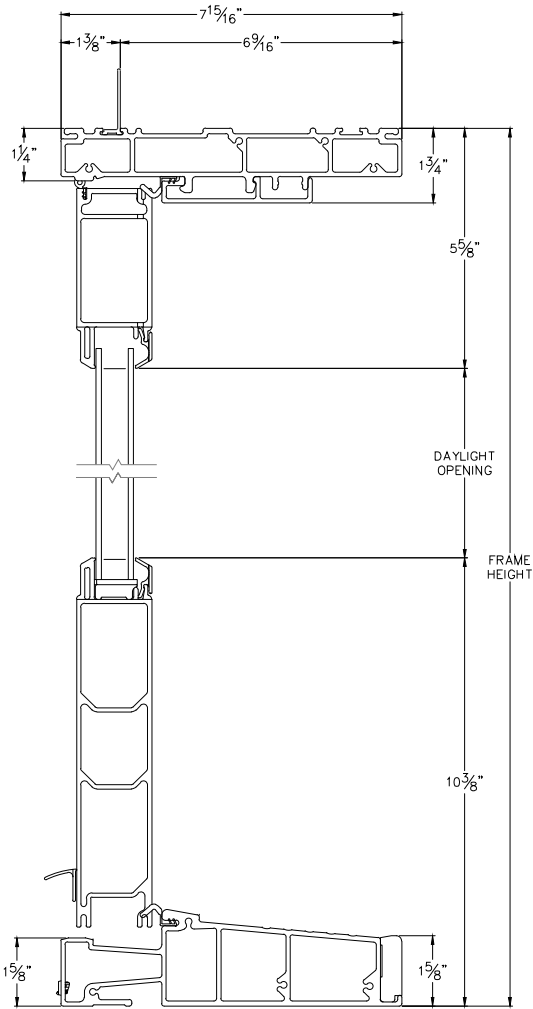

Cross Section Drawing

Ultra French OutSwing Door, 2 Panel Passive/Active 1 3/8" Fin Setback

Clearly the best.

CAD File Scale
NTS

View
Horizontal & Vertical

File Name
Ultra_3665_OS_PA_1.375in_6.563wall

Units
Inch

More Technical Documents can be found at milgard.com/professionals

Due to continual research and development, details may be changed at any time. ©2013 Milgard Mfg.

OUT SWING SERIES 3665

HEAD & SILL