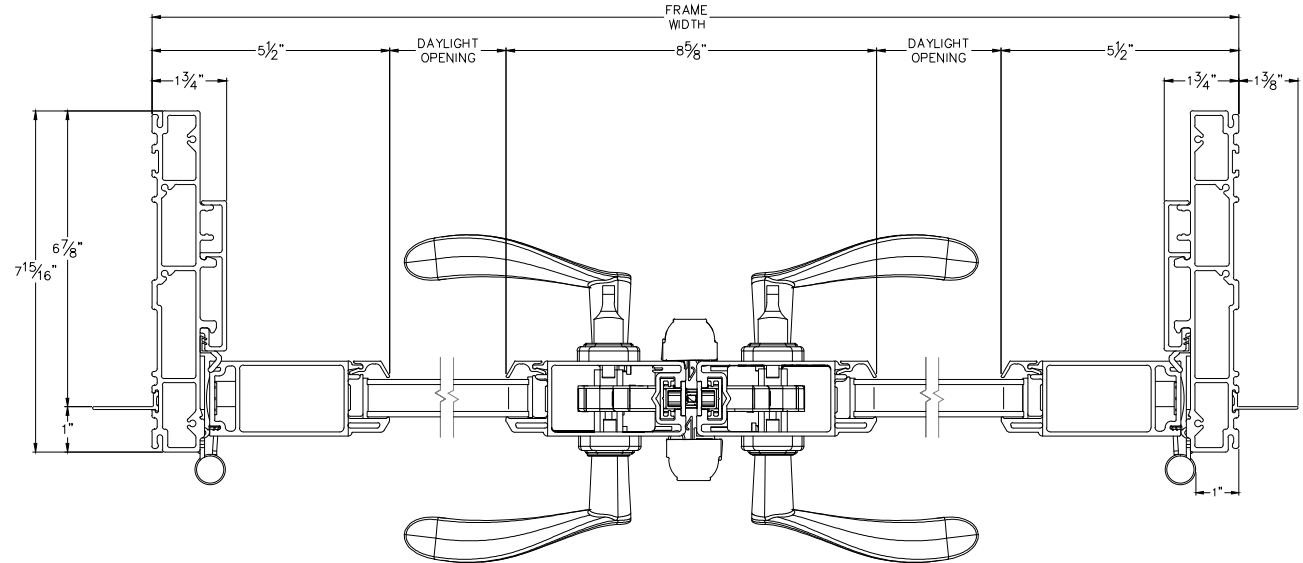

Cross Section Drawing

Ultra French OutSwing Door, 2 Panel Passive/Active 1" Fin Setback

Clearly the best.

CAD File Scale
NTS

View
Horizontal & Vertical

File Name
Ultra_3665_OS_PA_1in_6.563wall

Units
Inch

More Technical Documents can be found at milgard.com/professionals

Due to continual research and development, details may be changed at any time. ©2013 Milgard Mfg.

OUT SWING SERIES 3665

HEAD & SILL

JAMBS