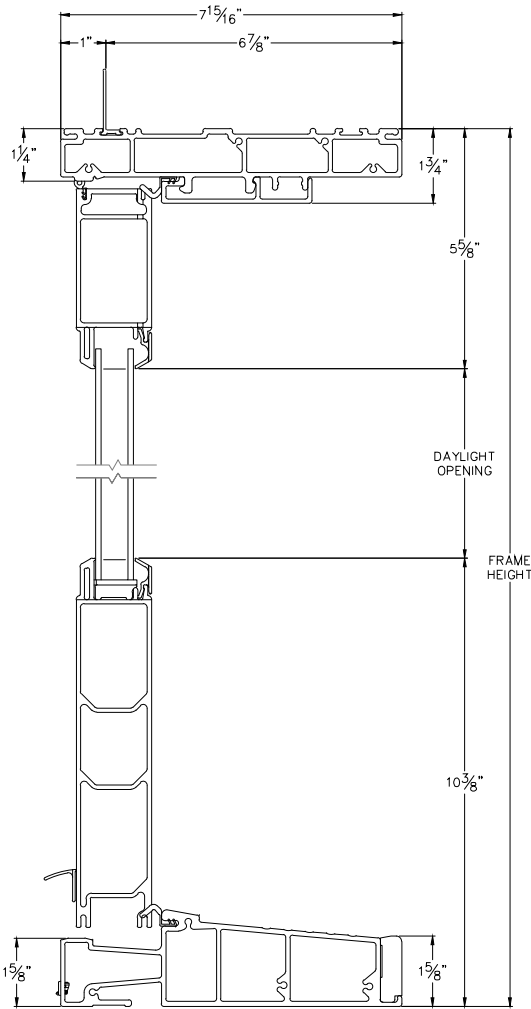

Cross Section Drawing

Ultra French OutSwing Door, 2 Panel Passive/Active 1" Fin Setback

Clearly the best.

CAD File Scale
NTS

View
Horizontal & Vertical

File Name
Ultra_3665_OS_PA_1in_6.563wall

Units
Inch

More Technical Documents can be found at milgard.com/professionals

Due to continual research and development, details may be changed at any time. ©2013 Milgard Mfg.

OUT SWING SERIES 3665

HEAD & SILL

JAMBS