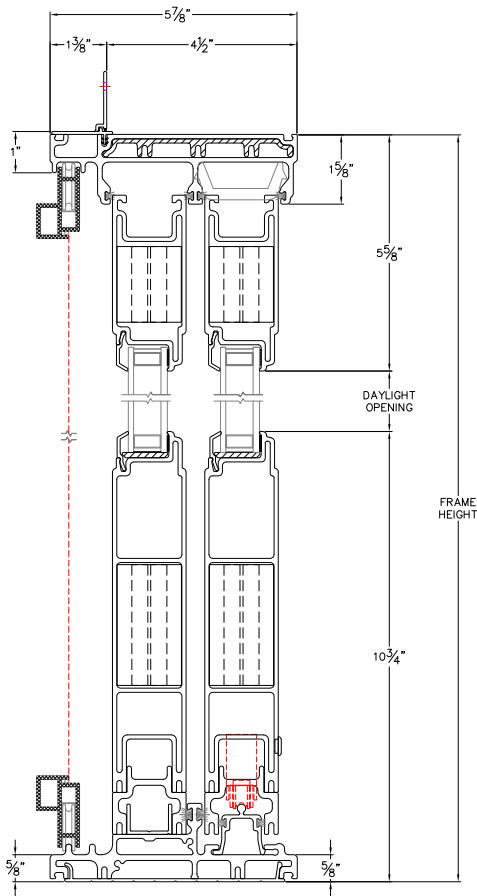

Cross Section Drawing

Ultra French Rail Sliding Door, 3 Panel OXO 1 3/8" Nailfin Setback

Clearly the best.

CAD File Scale
NTS

View
Horizontal & Vertical

File Name
Ultra_3626U_SGD_OXO_1.375in

Units
Inch

Revision
-

More Technical Documents can be found at milgard.com/professionals

Due to continual research and development, details may be changed at any time. ©2013 Milgard Mfg.

FRENCH SLIDER SERIES 3626

HEAD & SILL