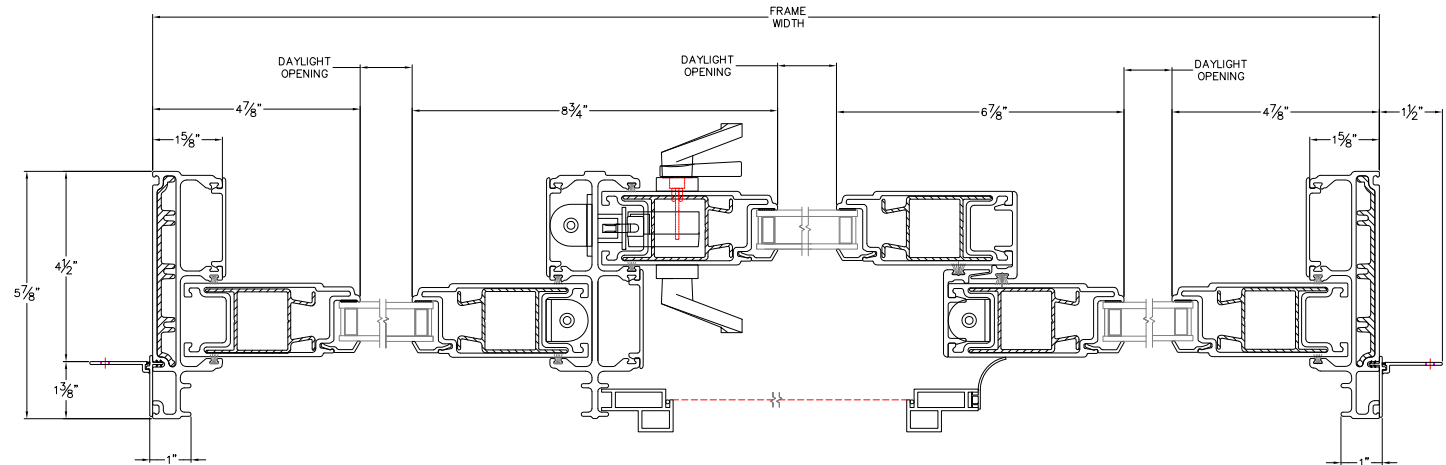

Cross Section Drawing

Ultra French Rail Sliding Door, 3 Panel OXO 1 3/8" Nailfin Setback

Clearly the best.

CAD File Scale
NTS

View
Horizontal & Vertical

File Name
Ultra_3626U_SGD_OXO_1.375in

Units
Inch

Revision
-

More Technical Documents can be found at milgard.com/professionals

Due to continual research and development, details may be changed at any time. ©2013 Milgard Mfg.

FRENCH SLIDER SERIES 3626

HEAD & SILL

JAMBS