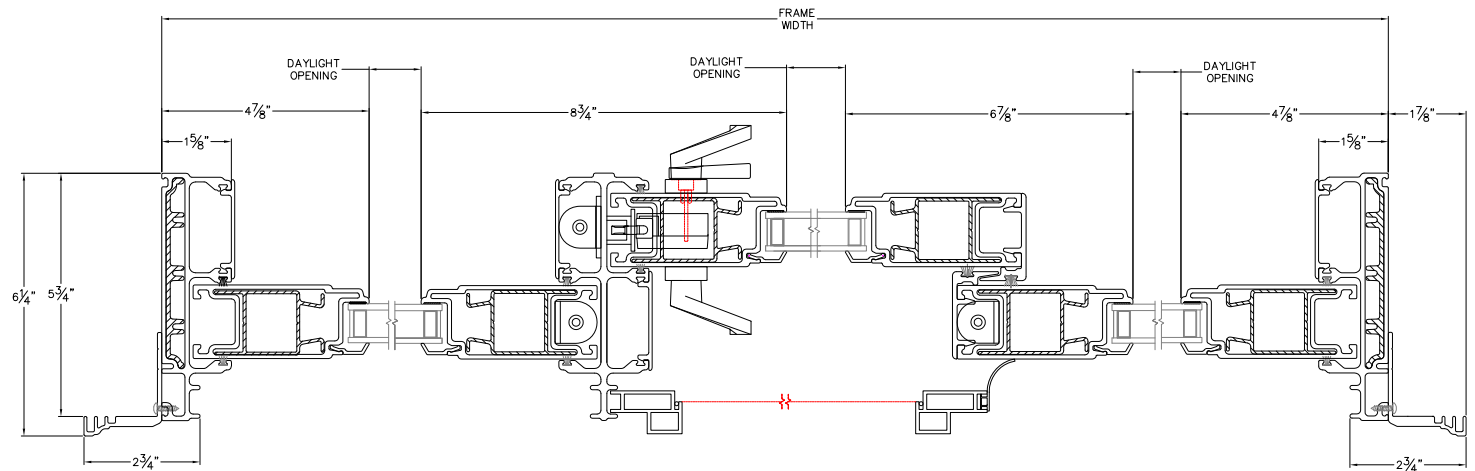

Cross Section Drawing

Ultra French Rail Sliding Door, 3 Panel OXO Configuration 1 3/4" Contour Z Bar

CAD File Scale
NTS

View
Horizontal & Vertical

File Name
Ultra_3626U_SGD_OXO_1.75in_z-bar

Units
Inch

Revision
-

More Technical Documents can be found at milgard.com/professionals
Due to continual research and development, details may be changed at any time. ©2013 Milgard Mfg.

FRENCH SLIDER SERIES 3626

HEAD & SILL

JAMBS