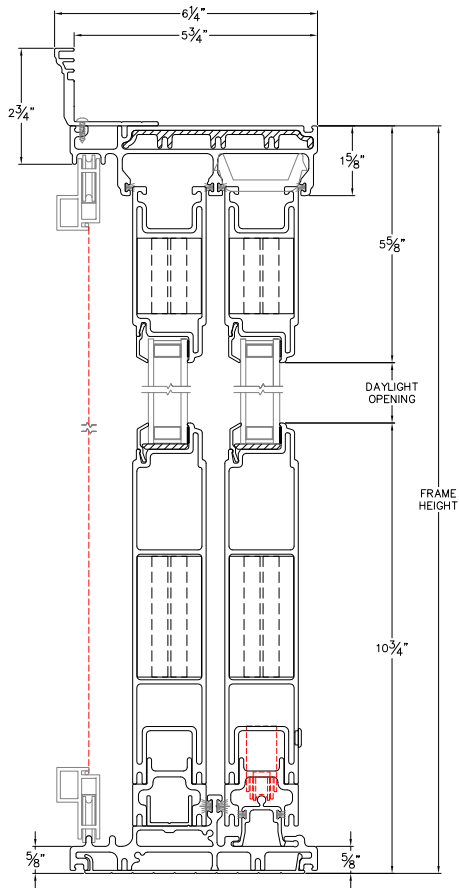

Cross Section Drawing

Ultra French Rail Sliding Door, 3 Panel OXO Configuration 1 3/4" Contour Z Bar

CAD File Scale
NTS

View
Horizontal & Vertical

File Name
Ultra_3626U_SGD_OXO_1.75in_z-bar

Units
Inch

Revision
-

More Technical Documents can be found at milgard.com/professionals
Due to continual research and development, details may be changed at any time. ©2013 Milgard Mfg.

FRENCH SLIDER SERIES 3626

HEAD & SILL