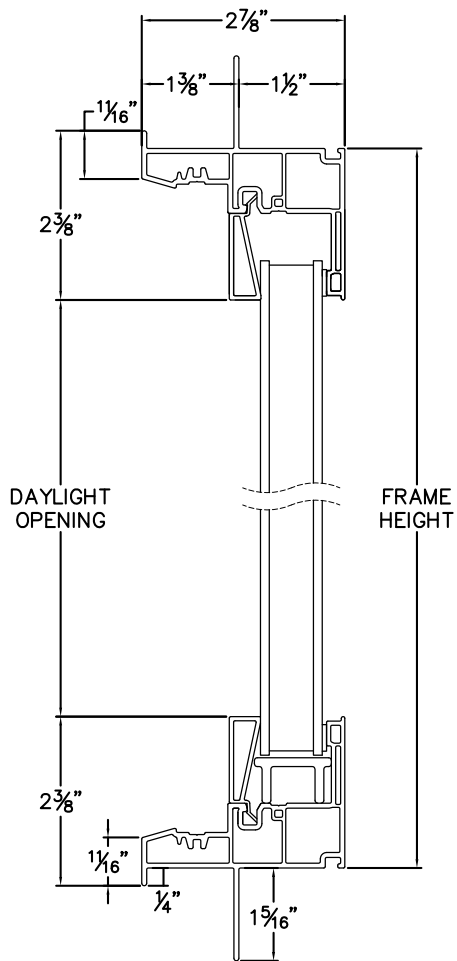

## StyleLine Picture Window in Casement Frame Stucco key Frame, 1 3/8" Nailfin Setback

CAD File Scale  
NTS

View  
Horizontal & Vertical

File Name  
StyleLine\_6351\_PW\_from\_CA\_frame\_1.375in\_stucco

Units  
Inch

### PICTURE WINDOW, CASEMENT FRAME SERIES 6351

HEAD & SILL

JAMBS