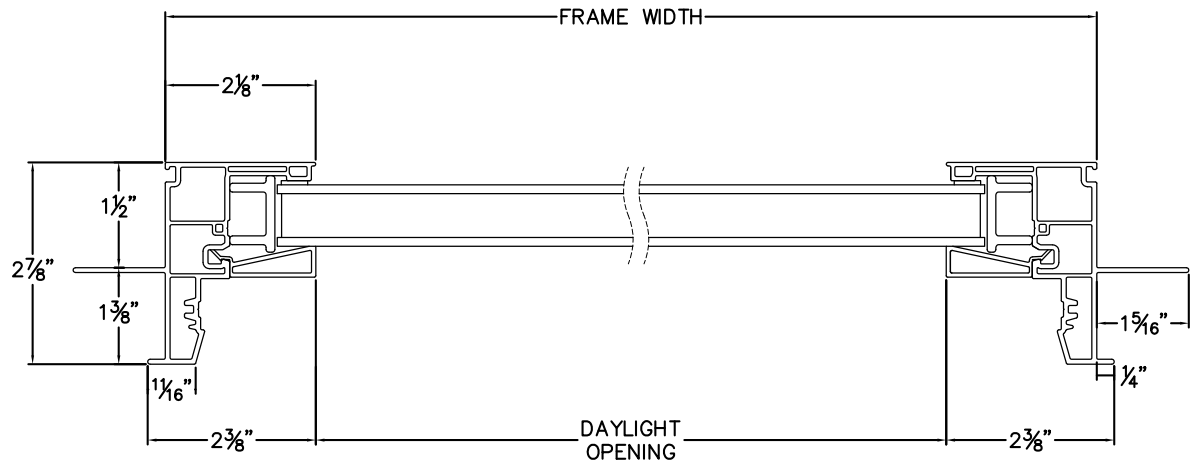

### PICTURE WINDOW, CASEMENT FRAME SERIES 6351

HEAD & SILL

JAMBS