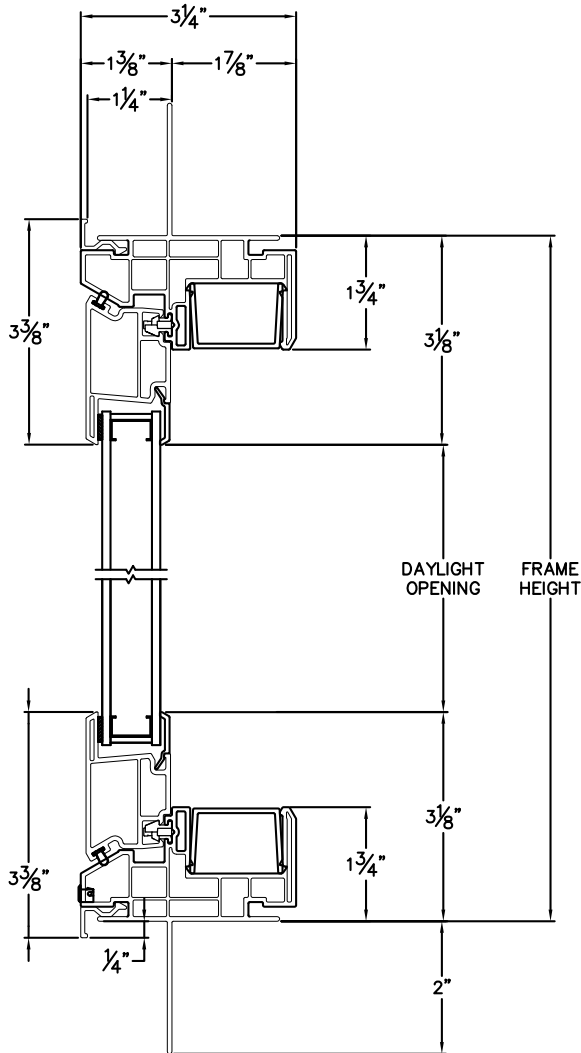

Cross Section Drawing

Tuscany Picture Window from Slider Frame 1 3/8" Nailfin Setback Accessory Groove Frame, Stucco Key Accessory

Clearly the best.™

CAD File Scale
NTS

View
Horizontal & Vertical

File Name
Tuscany_8140_PWR_1.375in_stucco

Units
Inch

Revision
6/2015

More Technical Documents can be found at milgard.com/professionals

Due to continual research and development, details may be changed at any time. ©2013 Milgard Mfg.

PICTURE WINDOW SERIES 8140

HEAD & SILL