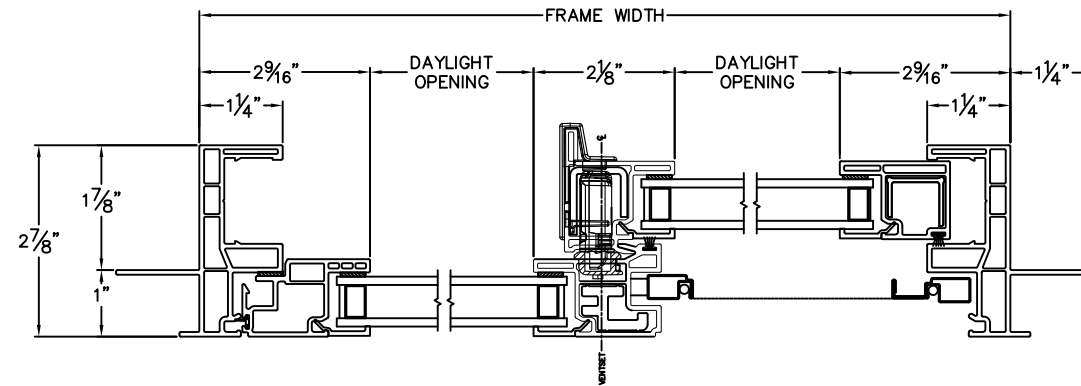

Cross Section Drawing

Trinsic Horizontal Slider Above Window 1" Nailfin Setback Frame with Stucco Key

CAD File Scale
NTS

View
Horizontal & Vertical

File Name
TRINSIC_2130_HVA_1in_Stucco

Units
Inch

Revision
08/2018

More Technical Documents can be found at milgard.com/professionals
Due to continual research and development, details may be changed at any time. ©2018 Milgard Mfg.

HALF VENT ABOVE SERIES 2130

HEAD & SILL

JAMBS