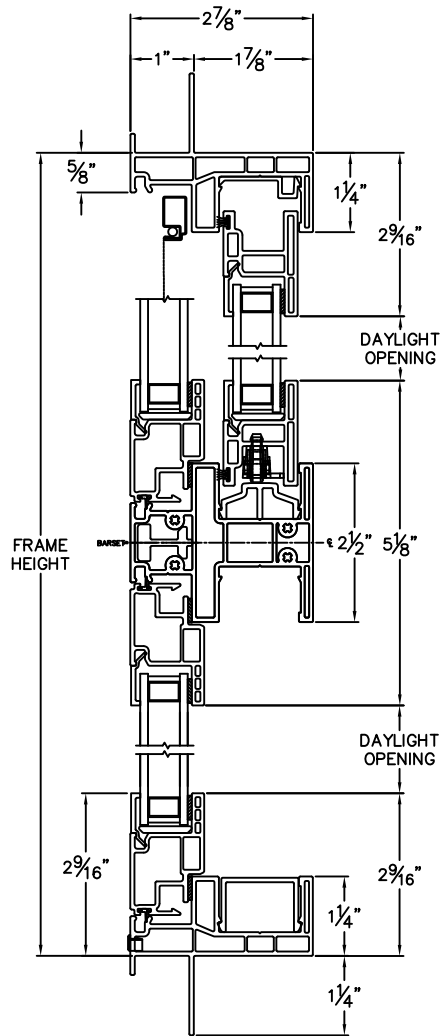

Cross Section Drawing

Trinsic Horizontal Slider Above Window 1" Nailfin Setback Frame with Stucco Key

CAD File Scale
NTS

View
Horizontal & Vertical

File Name
TRINSIC_2130_HVA_1in_Stucco

Units
Inch

Revision
08/2018

More Technical Documents can be found at milgard.com/professionals
Due to continual research and development, details may be changed at any time. ©2018 Milgard Mfg.

HALF VENT ABOVE SERIES 2130

HEAD & SILL