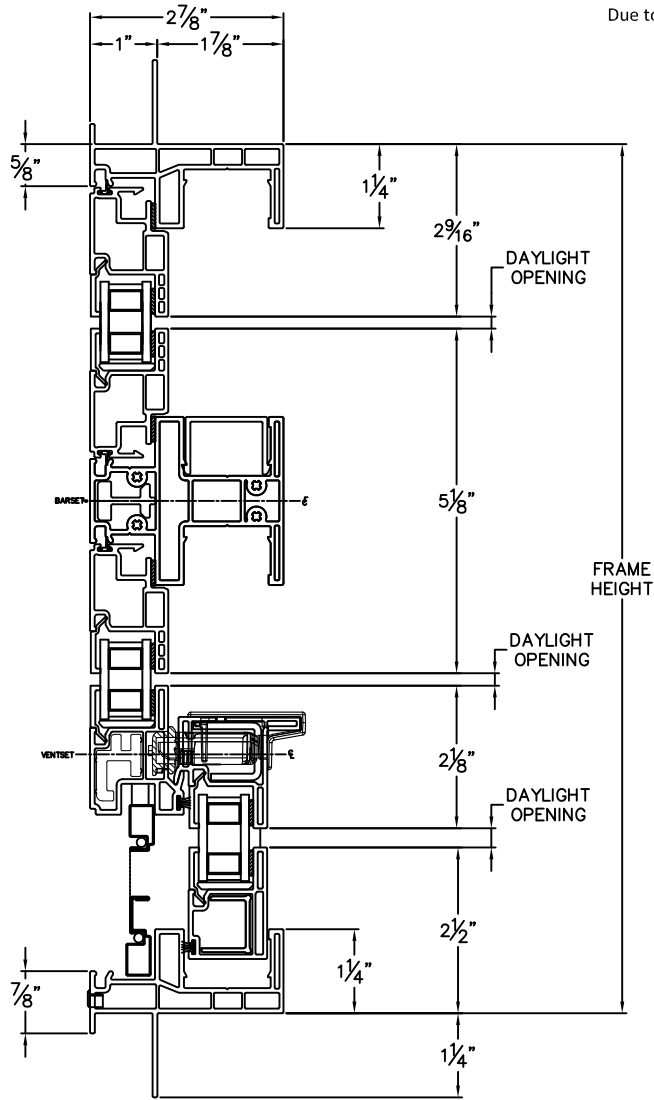

Cross Section Drawing

Trinsic Single Hung Below Window 1" Nailfin Setback Frame with Stucco Key

Clearly the best.™

CAD File Scale
NTS

View
Horizontal & Vertical

File Name
Trinsic_2230_SHB_1in_Stucco

Units
Inch

Revision
08/2018

More Technical Documents can be found at milgard.com/professionals
Due to continual research and development, details may be changed at any time. ©2018 Milgard Mfg.

SINGLE HUNG BELOW SERIES 2230

HEAD & SILL