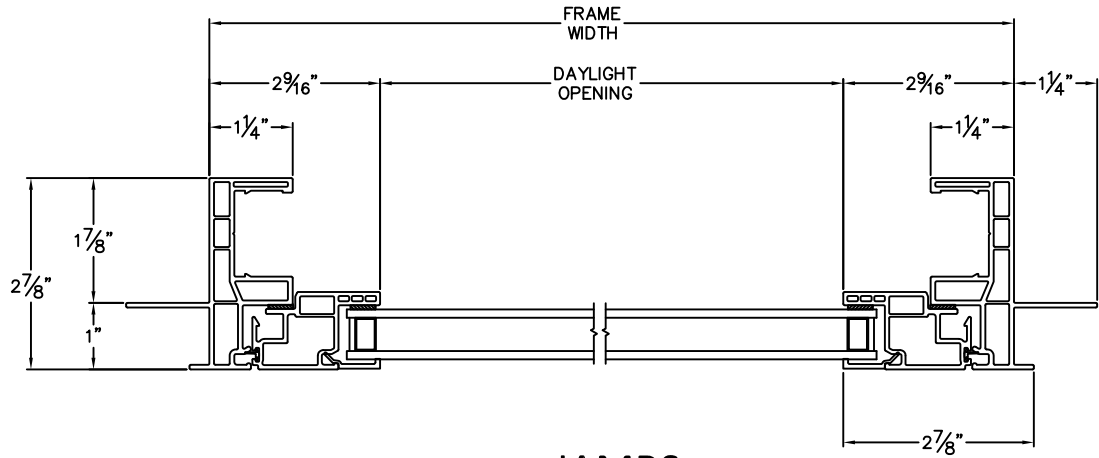

Cross Section Drawing

Trinsic Single Hung Below Window 1" Nailfin Setback Frame with Stucco Key

Clearly the best.™

CAD File Scale
NTS

View
Horizontal & Vertical

File Name
Trinsic_2230_SHB_1in_Stucco

Units
Inch

Revision
08/2018

More Technical Documents can be found at milgard.com/professionals
Due to continual research and development, details may be changed at any time. ©2018 Milgard Mfg.

SINGLE HUNG BELOW SERIES 2230

HEAD & SILL

JAMBS