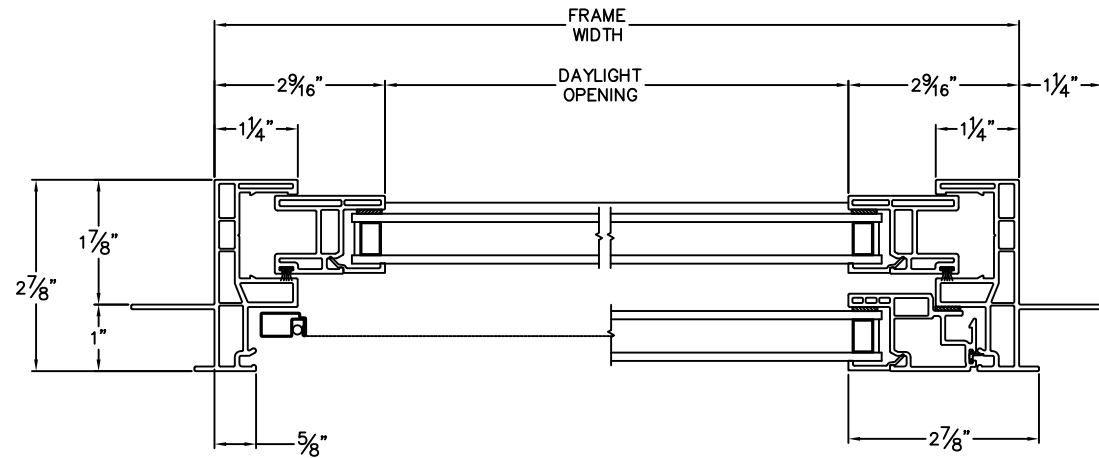

Cross Section Drawing

Trinsic Single Hung Below Window 1" Nailfin Setback Frame with Stucco Key

Clearly the best.™

CAD File Scale
NTS

View
Horizontal & Vertical

File Name
Trinsic_2230_SHB_1in_Stucco

Units
Inch

Revision
08/2018

More Technical Documents can be found at milgard.com/professionals
Due to continual research and development, details may be changed at any time. ©2018 Milgard Mfg.

SINGLE HUNG BELOW SERIES 2230

HEAD & SILL

JAMBS