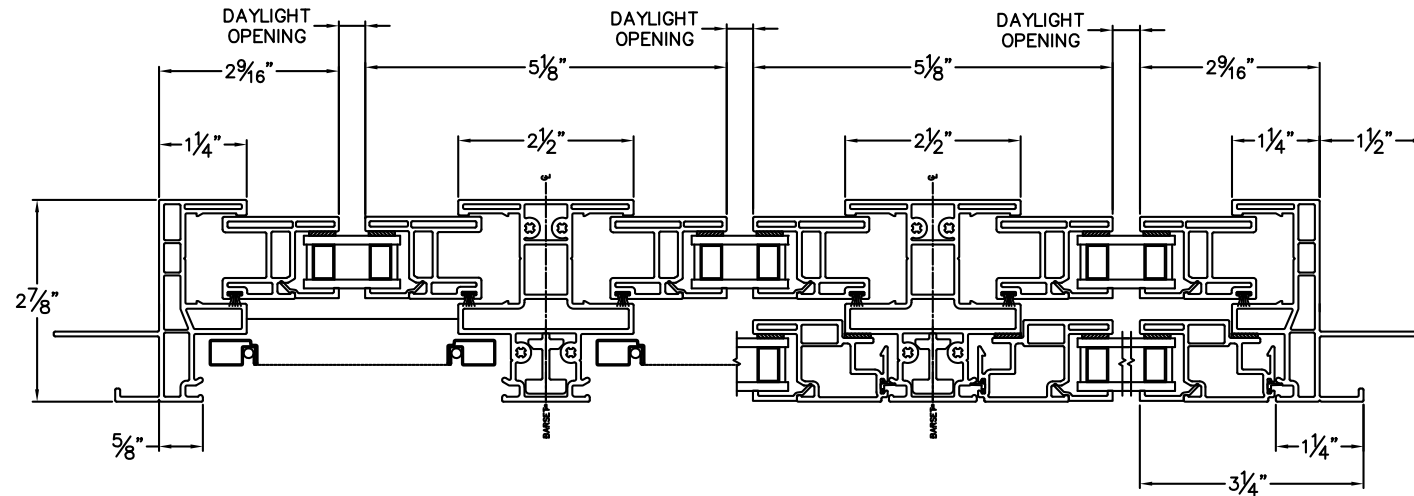

Cross Section Drawing

Trinsic Triple Single Hung Window

1" Nailfin Setback Frame with J-Channel

CAD File Scale
NTS

View
Horizontal & Vertical

File Name
Trinsic_2230J_TSH_1in_J-Channel

Units
Inch

Revision
08/2018

More Technical Documents can be found at milgard.com/professionals
Due to continual research and development, details may be changed at any time. ©2018 Milgard Mfg.

TRIPLE SINGLE HUNG SERIES 2230J

HEAD & SILL

JAMBS