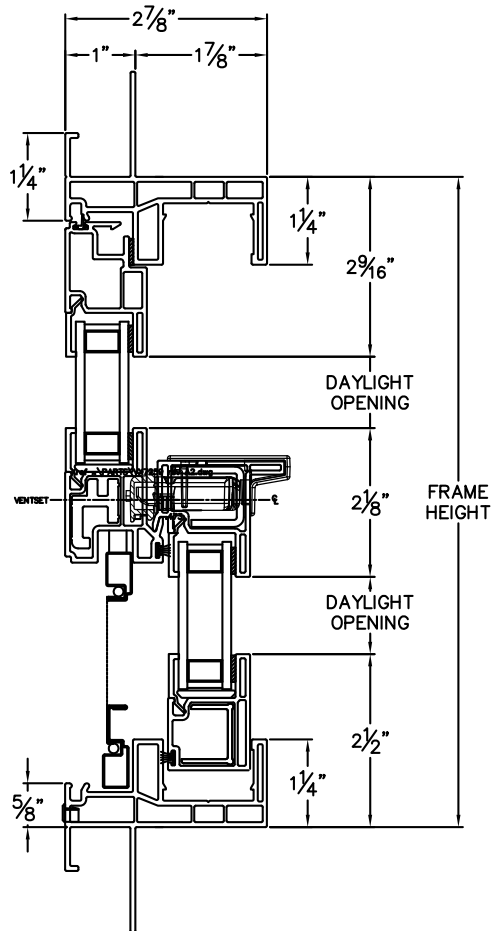

### 1" Nailfin Setback Frame with J-Channel

CAD File Scale  
NTS

View  
Horizontal & Vertical

File Name  
Trinsic\_2230J\_TSH\_1in\_J-Channel

Units  
Inch

Revision  
08/2018

More Technical Documents can be found at [milgard.com/professionals](http://milgard.com/professionals)  
Due to continual research and development, details may be changed at any time. ©2018 Milgard Mfg.

## TRIPLE SINGLE HUNG SERIES 2230J

HEAD & SILL

JAMBS