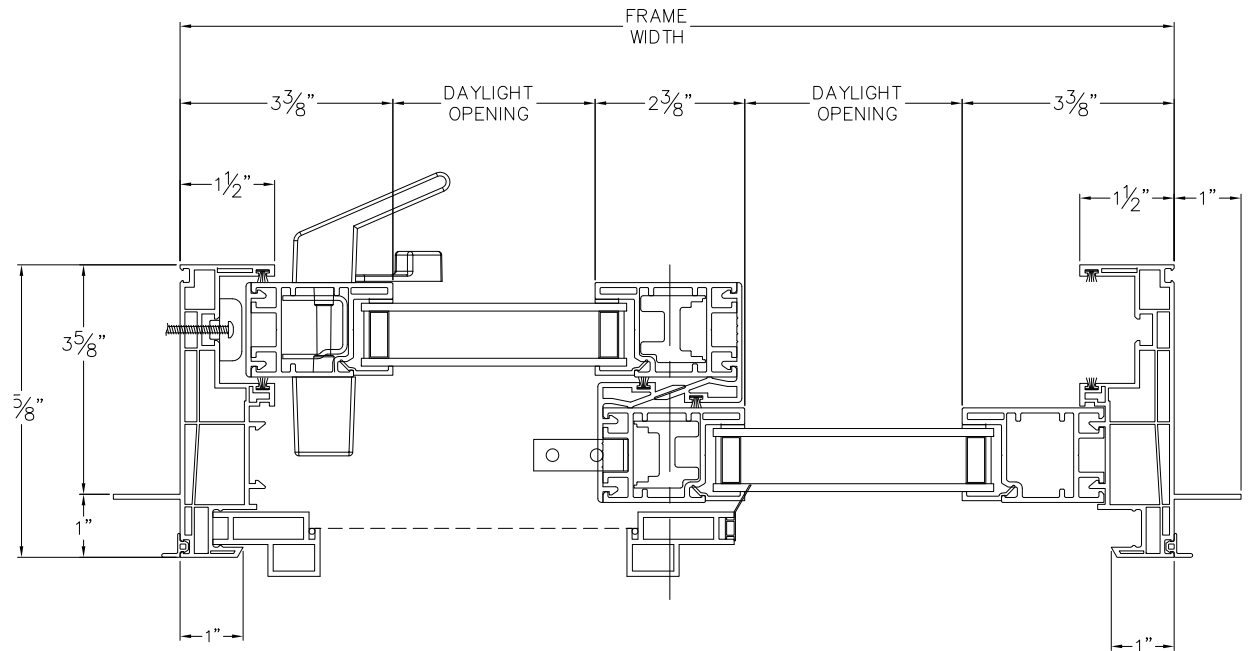

Cross Section Drawing

Trinsic Sliding Door, 2 Panel (XO/OX) 1" Fin Setback Frame W/ Stucco Key

CAD File Scale
NTS

View
Horizontal & Vertical

File Name
TRINSIC_2630_SGD_XO_1 In FIN SET BACK_STUCCO KEY

Units
Inch

XO Configuration Shown
OX Configuration also available

HEAD & SILL

JAMBS