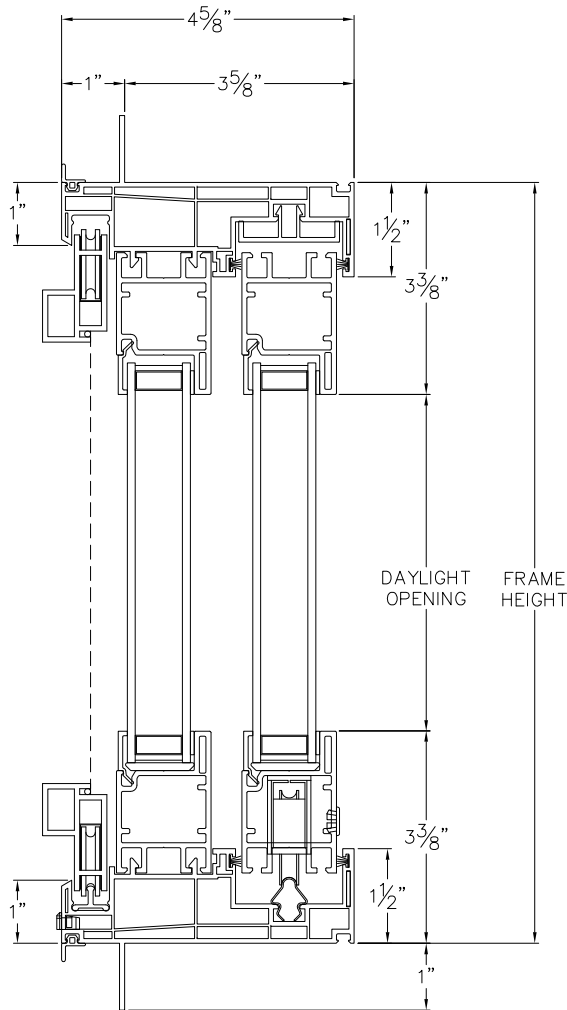

Cross Section Drawing

Trinsic Sliding Door, 2 Panel (XO/OX) 1" Fin Setback Frame W/ Stucco Key

CAD File Scale
NTS

View
Horizontal & Vertical

File Name
TRINSIC_2630_SGD_XO_1 In FIN SET BACK_STUCCO KEY

Units
Inch

XO Configuration Shown
OX Configuration also available

HEAD & SILL

JAMBS