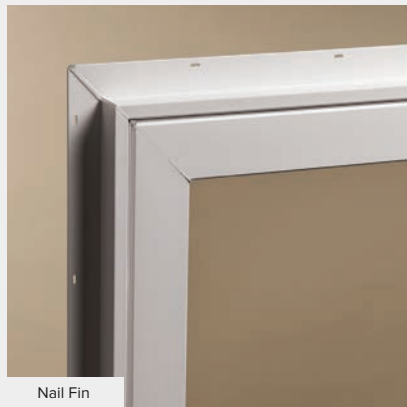

Z-Bar

Nail Fin