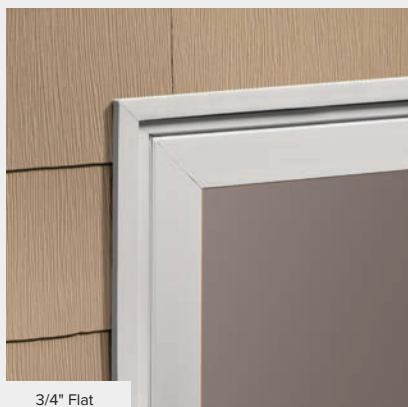

1\" Contour

Exterior Trim Options (Not sold separately)

3/4\" Flat