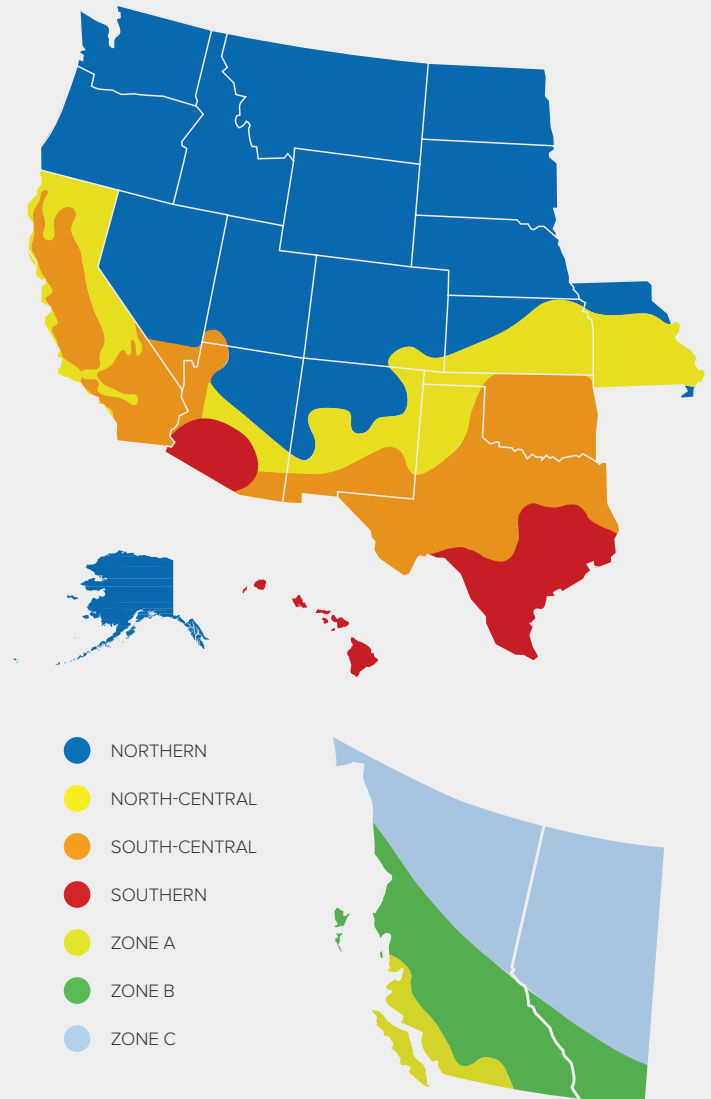

Your energy efficient windows could include one or more of the following features based on your climate.

SunCoat® or SunCoatMAX®

EdgeGardMAX® Spacer

Foam Spacer

Argon

4th Surface

Triple Glaze

For more information including technical specifications and reviews, visit
MILGARD.COM/TUSCANY