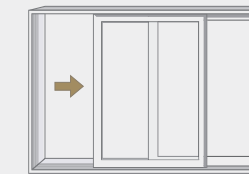

Horizontal Slider

HARDWARE
Positive Action Lock

Picture and Radius

HARDWARE
Non-operable

Hardware color will match interior frame color selection.

Positive Action Lock, White

Casement/Awning Operator

Sash Lock