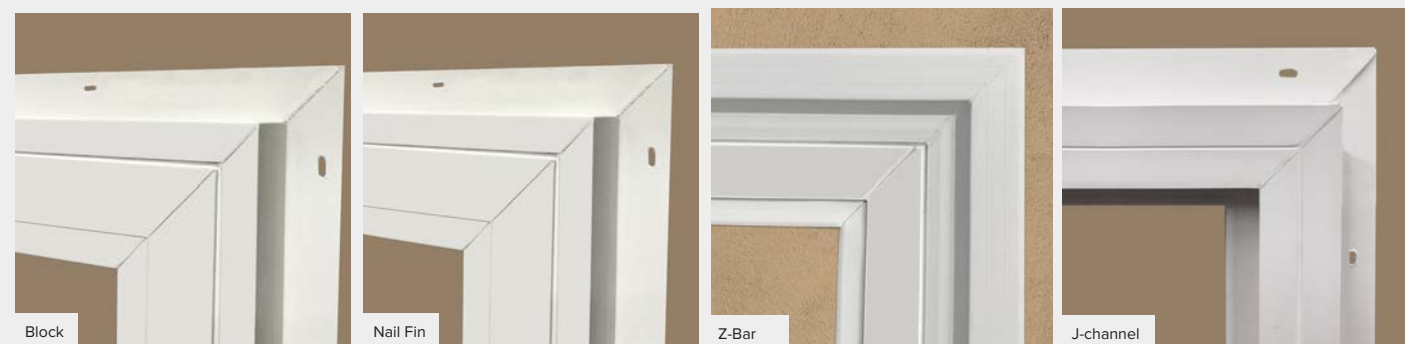

Installation Configurations

Block

Nail Fin

Z-Bar

J-channel

Energy Efficiency

Tested and Built for Your Climate

At Milgard, we help homeowners like you make an impact on their energy consumption by offering energy efficient windows and patio doors designed for your homes comfort.

We make it easy to meet local energy codes and green building efficiency standards with a selection of energy packages you can tailor to your specific climate. We conduct thermal simulations to improve energy performance and we adhere to ENERGY STAR® v6 requirements that meet or exceed U-Factor and Solar Heat Gain Coefficient (SHGC) criteria in the areas we serve.